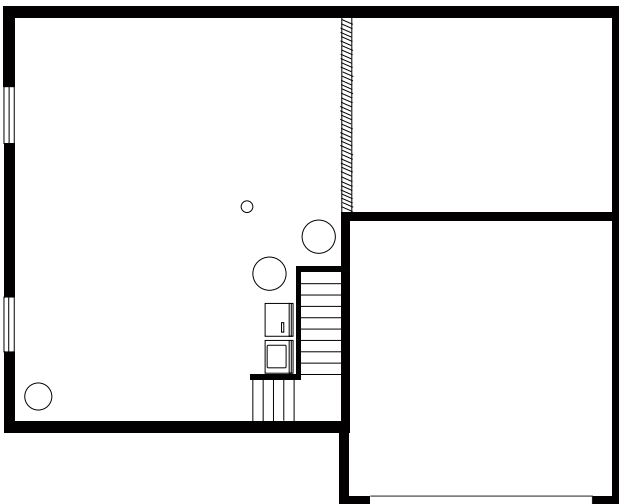

Luxury Features in This Home

Elevation B - 2376 Square Feet

9' Ceilings on the First Floor

2nd Floor Laundry

Full Basement

Upgraded Kitchen Cabinets, Crown Molding
with Larger Island

Stainless Steel Appliances

**CALL FOR
MORE INFO**

The Lily

FIRST FLOOR

SECOND FLOOR

OPTIONAL LAUNDRY ROOM

BASEMENT

709 Garadice Drive in New Lenox
For More Information: 815.462.1210

01/2025