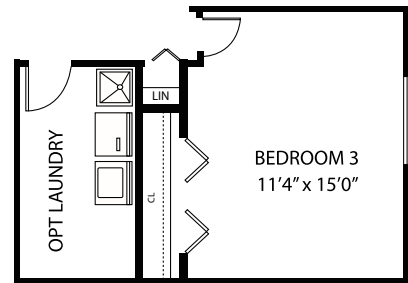

Luxury Features in This Home

Elevation B - 2376 Square Feet

9' Ceilings on the First Floor

2nd Floor Laundry

Full Basement

Upgraded Kitchen Cabinets, Crown Molding
with Larger Island

Stainless Steel Appliances

**CALL FOR
MORE INFO**

The Lily

FIRST FLOOR

SECOND FLOOR

OPTIONAL LAUNDRY ROOM

BASEMENT

709 Garadice Drive in New Lenox
For More Information: 815.462.1210

01/2025