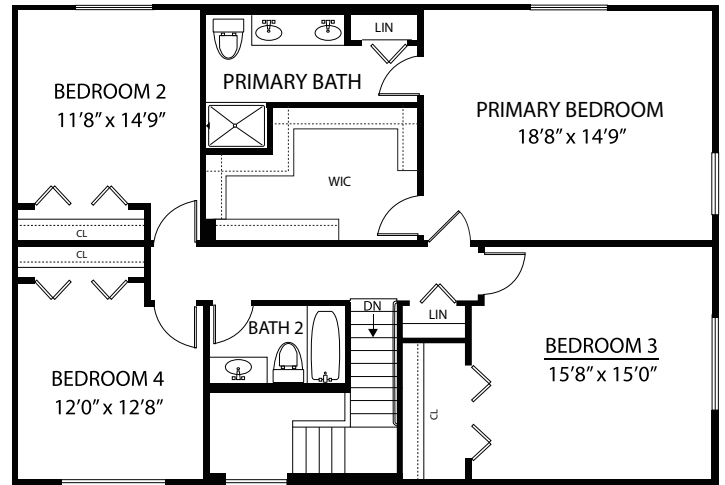

Luxury Features in This Home

Elevation B - 2376 Square Feet

9' Ceilings on the First Floor

2nd Floor Laundry

Full Basement

Upgraded Kitchen Cabinets, Crown Molding
with Larger Island

Stainless Steel Appliances

Luxury Vinyl Planking in the Kitchen, Living Room,
Powder Room & Foyer

Upgraded Carpet & Padding

Air Conditioning

2-Car Garage

*709 Garadice Drive in New Lenox
For More Information: 815.462.1210*

01/2025

Hartz

**CALL FOR
MORE INFO**

The Lily

FIRST FLOOR

SECOND FLOOR

OPTIONAL LAUNDRY ROOM

BASEMENT

709 Garadice Drive in New Lenox
For More Information: 815.462.1210

01/2025