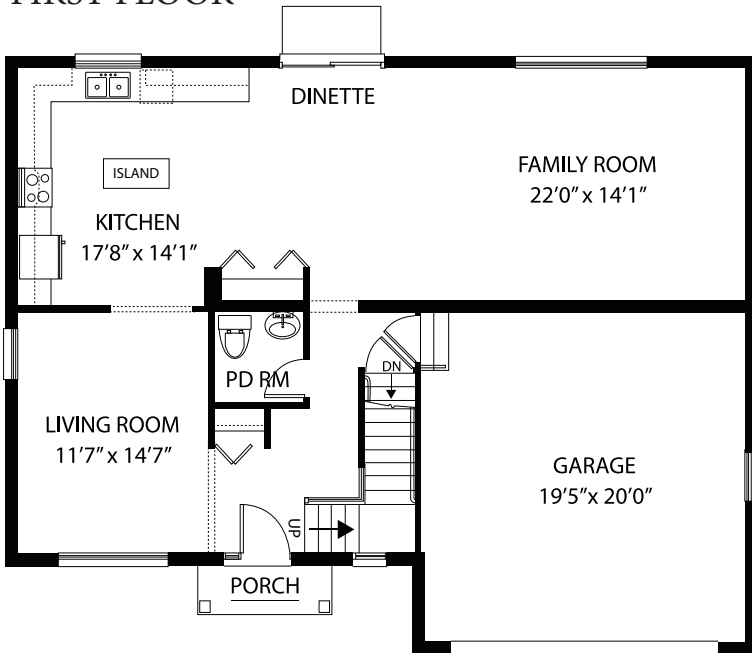

Luxury Features in This Home

Elevation B - 2376 Square Feet

9' Ceilings on the First Floor

2nd Floor Laundry

Full Basement

Upgraded Kitchen Cabinets, Crown Molding
with Larger Island

Stainless Steel Appliances

Luxury Vinyl Planking in the Kitchen, Living Room,
Powder Room & Foyer

Upgraded Carpet & Padding

Air Conditioning

2-Car Garage

*709 Garadice Drive in New Lenox
For More Information: 815.462.1210*

01/2025

Hartz

**CALL FOR
MORE INFO**

The Lily

FIRST FLOOR

SECOND FLOOR

OPTIONAL LAUNDRY ROOM

BASEMENT

709 Garadice Drive in New Lenox
For More Information: 815.462.1210

01/2025