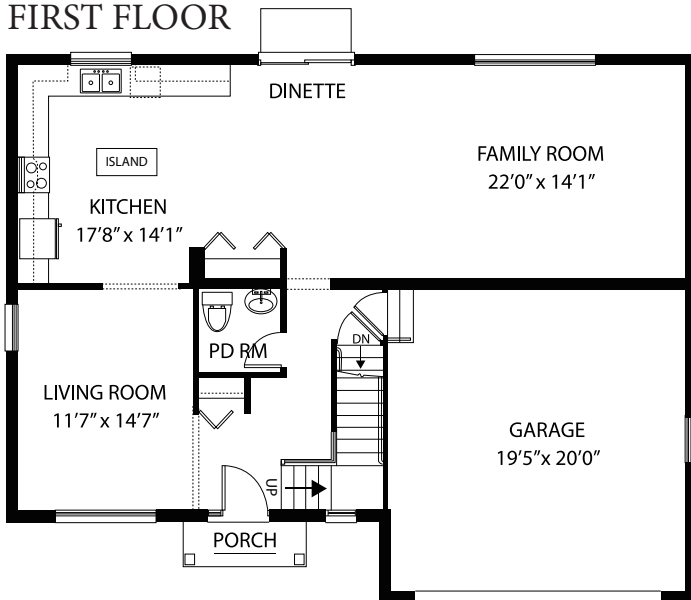

Luxury Features in This Home

Elevation A - 2,376 Square Feet

2nd Floor Laundry

Lookout Full Basement

Upgraded Kitchen Cabinets with Crown Molding

Stainless Steel Appliances

Granite Kitchen Counter Tops with Stainless Steel
Undermount Sink and Upgraded Kitchen Faucet

Upgraded Cabinets in Primary and Hall Bath

Upgraded Ceramic Wall and Floor Tile in Primary Bath

Upgraded Ceramic Floor Tile in Hall Bath

Prefinished Engineered Wood in the Kitchen/Dinette,
Living Room, Powder Room and Foyer

Upgraded Carpet and Padding

Air Conditioning

2184 Runway Drive in New Lenox
For More Information: 815.907.5302

11/2023

Hartz

**CALL FOR
MORE INFO**

The Lily

FIRST FLOOR

SECOND FLOOR

BASEMENT

OPTIONAL PRIMARY BATH

OPTIONAL LAUNDRY ROOM

2184 Runway Drive in New Lenox
For More Information: 815.907.5302

11/2023