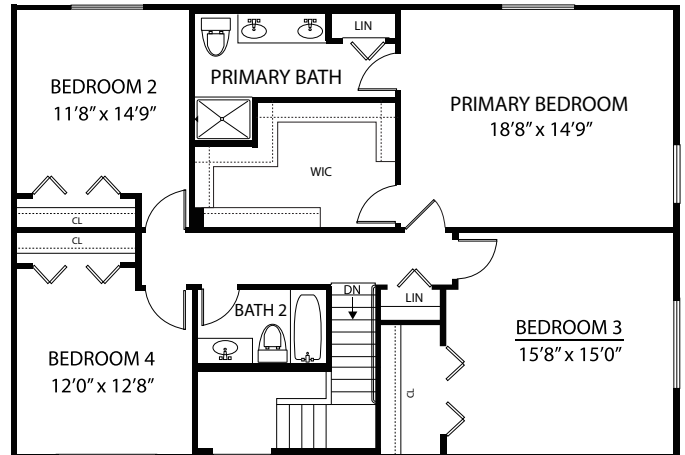

Luxury Features in This Home

Elevation A - 2,376 Square Feet

2nd Floor Laundry

Lookout Full Basement

Upgraded Kitchen Cabinets with Crown Molding

Stainless Steel Appliances

Granite Kitchen Counter Tops with Stainless Steel
Undermount Sink and Upgraded Kitchen Faucet

Upgraded Cabinets in Primary and Hall Bath

Upgraded Ceramic Wall and Floor Tile in Primary Bath

Upgraded Ceramic Floor Tile in Hall Bath

Prefinished Engineered Wood in the Kitchen/Dinette,
Living Room, Powder Room and Foyer

Upgraded Carpet and Padding

Air Conditioning

2184 Runway Drive in New Lenox
For More Information: 815.907.5302

11/2023

Hartz

**CALL FOR
MORE INFO**

The Lily

FIRST FLOOR

SECOND FLOOR

BASEMENT

OPTIONAL PRIMARY BATH

OPTIONAL LAUNDRY ROOM

2184 Runway Drive in New Lenox
For More Information: 815.907.5302

11/2023