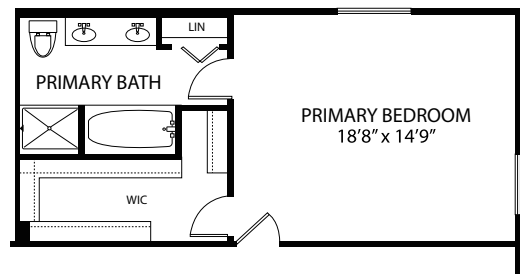

Luxury Features in This Home

Elevation A - 2,376 Square Feet

2nd Floor Laundry

Lookout Full Basement

Upgraded Kitchen Cabinets with Crown Molding

Stainless Steel Appliances

Granite Kitchen Counter Tops with Stainless Steel
Undermount Sink and Upgraded Kitchen Faucet

Upgraded Carpet and Padding

Air Conditioning

2184 Runway Drive in New Lenox
For More Information: 815.907.5302

11/2023

Hartz

**CALL FOR
MORE INFO**

The Lily

FIRST FLOOR

SECOND FLOOR

BASEMENT

OPTIONAL PRIMARY BATH

OPTIONAL LAUNDRY ROOM

2184 Runway Drive in New Lenox
For More Information: 815.907.5302

11/2023