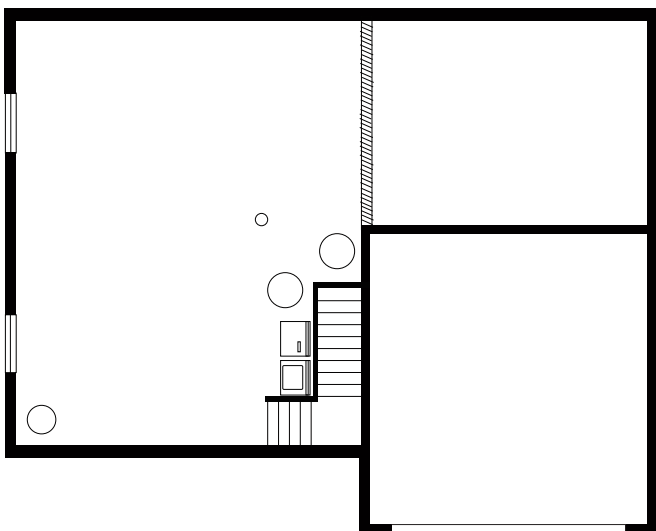

Luxury Features in This Home

Elevation A - 2,376 Square Feet

2nd Floor Laundry

Lookout Full Basement

Upgraded Kitchen Cabinets with Crown Molding

Stainless Steel Appliances

Granite Kitchen Counter Tops with Stainless Steel
Undermount Sink and Upgraded Kitchen Faucet

Upgraded Carpet and Padding

Air Conditioning

2184 Runway Drive in New Lenox
For More Information: 815.907.5302

11/2023

Hartz

**CALL FOR
MORE INFO**

The Lily

FIRST FLOOR

SECOND FLOOR

BASEMENT

OPTIONAL PRIMARY BATH

OPTIONAL LAUNDRY ROOM

2184 Runway Drive in New Lenox
For More Information: 815.907.5302

11/2023