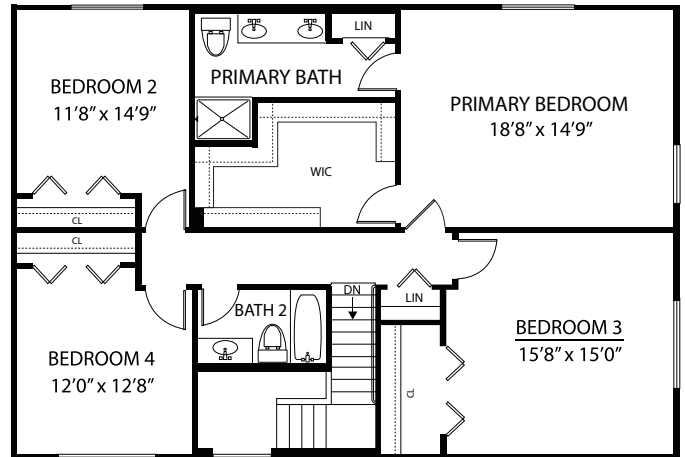

## *The Lily*

*SINGLE FAMILY  
HOME*

*4 bed, 2.5 bath*

*\$463,900*

Plans and elevations are artist's conceptions.  
Refer to plans and specifications in the Sales Office for current details.

## Luxury Features in This Home

Elevation A - 2,376 Square Feet

2nd Floor Laundry

Full Basement

2-Car Garage

Upgraded Kitchen Cabinets with Crown Molding and  
Cabinet Hardware

Stainless Steel Appliances

Quartz Kitchen Counter Tops with Stainless Steel  
Undermount Sink & Upgraded Kitchen Faucet

Upgraded Cabinets in Primary & Hall Bath

Upgraded Ceramic Wall & Floor Tile in Primary Bath

Upgraded Ceramic Floor Tile in Hall Bath

Prefinished Engineered Wood in the Kitchen, Living  
Room, Powder Room and Foyer

## The Lily

FIRST FLOOR

SECOND FLOOR

BASEMENT

OPTIONAL PRIMARY BATH

OPTIONAL LAUNDRY ROOM

2224 Jetstream Drive in New Lenox  
For More Information: 815.907.5302

04/2023