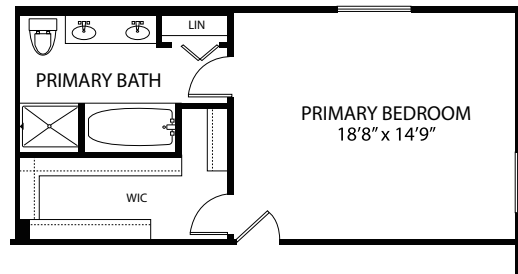

## Luxury Features in This Home

Elevation A - 2,376 Square Feet

2nd Floor Laundry

Full Basement

2-Car Garage

Upgraded Kitchen Cabinets with Crown Molding and  
Cabinet Hardware

Stainless Steel Appliances

Quartz Kitchen Counter Tops with Stainless Steel  
Undermount Sink & Upgraded Kitchen Faucet

## The Lily

FIRST FLOOR

SECOND FLOOR

BASEMENT

OPTIONAL PRIMARY BATH

OPTIONAL LAUNDRY ROOM

2224 Jetstream Drive in New Lenox  
For More Information: 815.907.5302

04/2023