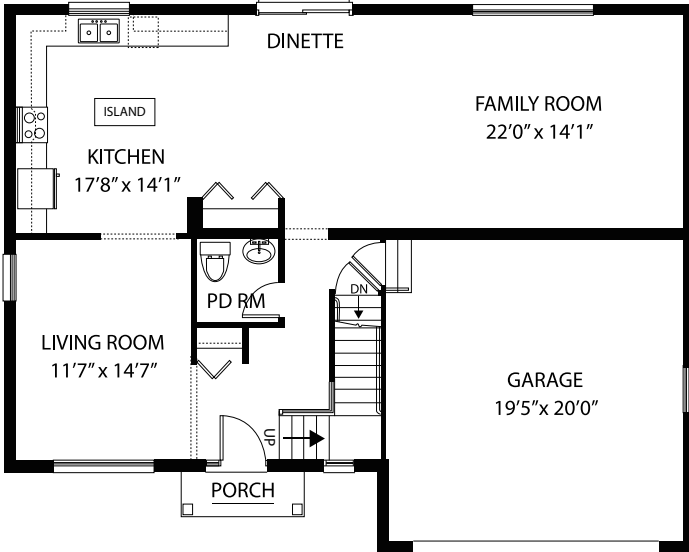

## Luxury Features in This Home

Elevation A - 2,376 Square Feet

2nd Floor Laundry

Full Basement

2-Car Garage

Upgraded Kitchen Cabinets with Crown Molding and  
Cabinet Hardware

Stainless Steel Appliances

Quartz Kitchen Counter Tops with Stainless Steel  
Undermount Sink & Upgraded Kitchen Faucet

Upgraded Cabinets in Primary & Hall Bath

Upgraded Ceramic Wall & Floor Tile in Primary Bath

Upgraded Ceramic Floor Tile in Hall Bath

Prefinished Engineered Wood in the Kitchen, Living  
Room, Powder Room and Foyer

Upgraded Carpet and Padding

*2224 Jetstream Drive in New Lenox*  
*For More Information: 815.907.5302*

04/2023

## The Lily

FIRST FLOOR

SECOND FLOOR

BASEMENT

OPTIONAL PRIMARY BATH

OPTIONAL LAUNDRY ROOM

2224 Jetstream Drive in New Lenox  
For More Information: 815.907.5302

04/2023