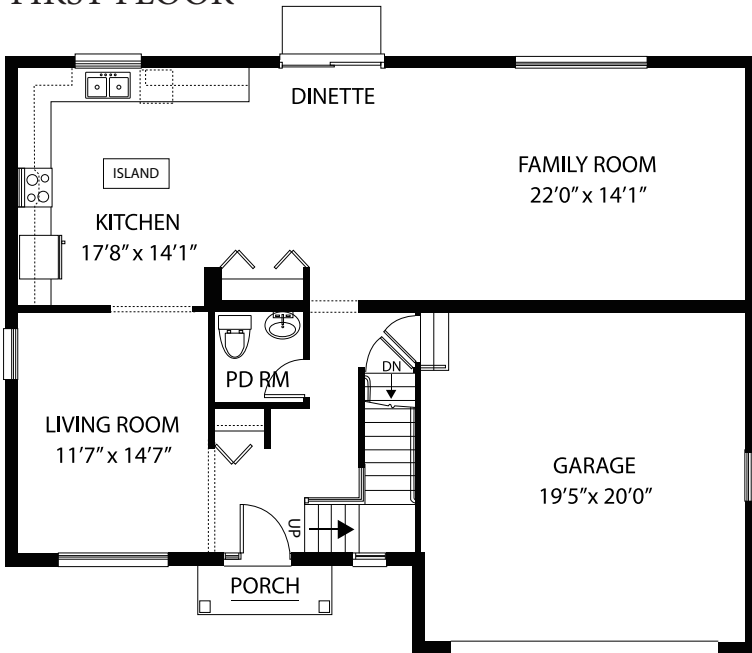

9' Ceilings on First Floor

White Colonist Trim & Doors

Huge Kitchen with Prep Island

Upgraded Kitchen cabinets with crown molding

Stainless steel appliances

Quartz kitchen counter tops with undermount stainless steel sink & upgraded kitchen faucet

Primary Bath with Double Bowl Vanity

Upgraded cabinets in primary & hall baths

Upgraded wall & floor tile in primary bath

Upgraded ceramic floor tile in hall bath

Luxury vinyl planking in kitchen, living room, powder room & closet

Upgraded carpet & padding

2nd Floor Laundry

Full Basement

2-Car Garage

Air conditioning

*Furnishings & decorative items not included. Plans and elevations are artist's conceptions.
Refer to plans and specifications in the Sales Office for current details.

*738 Garadice Drive in New Lenox
For More Information: 815.462.1210*

09/2023

Hartz

**IMMEDIATE
DELIVERY**

The Lily

FIRST FLOOR

SECOND FLOOR

OPTIONAL PRIMARY BATH