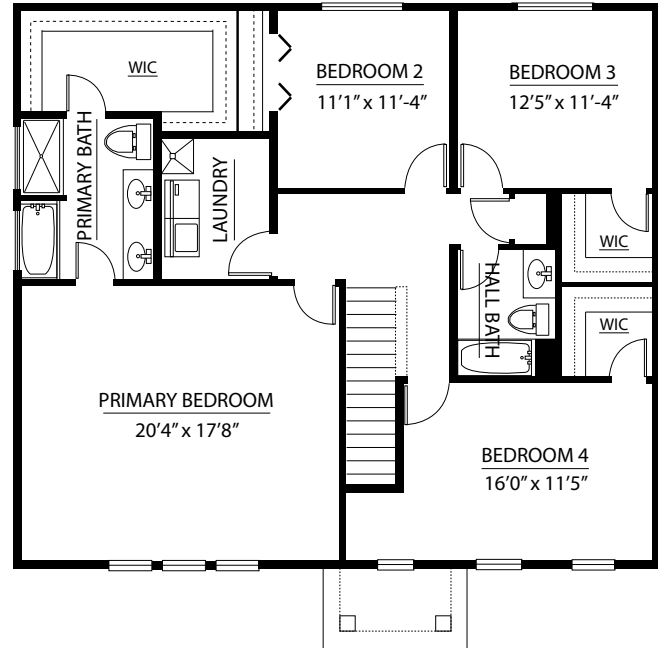

1st Floor Brick on Exterior

9' Ceiling on First Floor

Eat-in Kitchen w/Prep Island & Pantry

Formal Living and Dining Room

Spacious Family Room

2nd Floor Laundry Room

Primary Bedroom Suite w/Walk-In Closet

2 Car Garage

Full Basement

*Furnishings & decorative items not included.
Plans and elevations are artist's conceptions. Refer to plans and specifications in the Sales Office for current details.

2122 Runway Drive in New Lenox
For More Information: 815.907.5302

05/2021

Hartz

**CALL FOR
MORE INFO**

The Kingsford

First Floor

Second Floor

Basement

Hartz Construction Company's commitment to the highest standards of design and construction quality requires that specifications, equipment, illustrations, dimensions, and prices be subject to change without notice. Plans and elevations are artist's conceptions. Refer to plans and specifications in the Sales Office for current details.