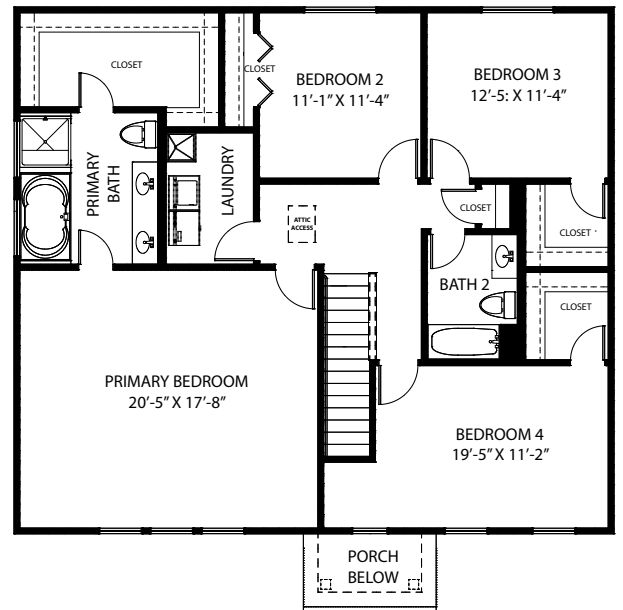

Hartz

**CALL FOR
MORE INFO**

The Kingsford

*SINGLE FAMILY
HOME*

*4 bed, 2.5 bath
\$407,900*

Luxury Features in This Home

Elevation A

2nd Floor Laundry Room

2,400 Square Feet

Luxury Primary Bedroom w/Walk-In Closet

Eat-In Kitchen w/ Prep Island & Pantry

Full Basement

Spacious Family room

3-Car Garage

*Furnishings & decorative items not included. Plans and elevations are artist's conceptions. Refer to plans and specifications in the Sales Office for current details.

*1784 Eagle Circle in New Lenox
For More Information: 815.462.1210*

05/2021

Hartz

**CALL FOR
MORE INFO**

The Kingsford

FIRST FLOOR

SECOND FLOOR

BASEMENT