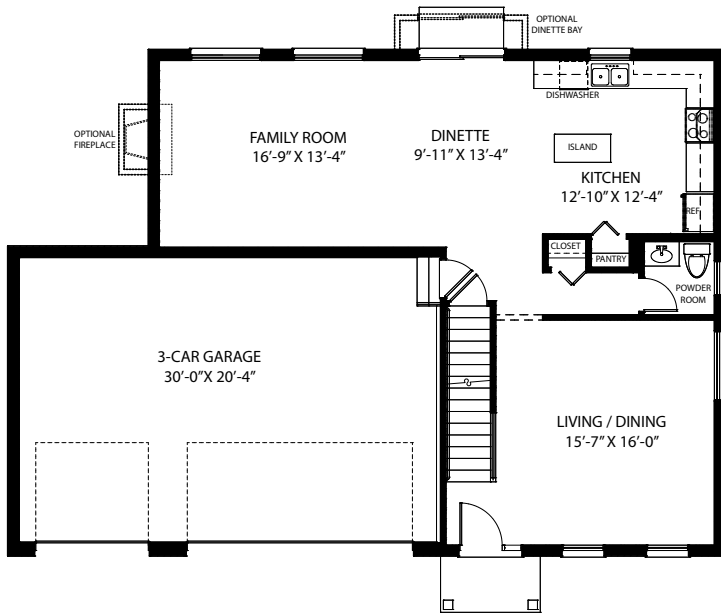

Hartz

**CALL FOR
MORE INFO**

The Kingsford

*SINGLE FAMILY
HOME*

*4 bed, 2.5 bath
\$407,900*

Luxury Features in This Home

Elevation A

2nd Floor Laundry Room

2,400 Square Feet

Luxury Primary Bedroom w/Walk-In Closet

Eat-In Kitchen w/ Prep Island & Pantry

Full Basement

Spacious Family room

3-Car Garage

*Furnishings & decorative items not included. Plans and elevations are artist's conceptions. Refer to plans and specifications in the Sales Office for current details.

*1784 Eagle Circle in New Lenox
For More Information: 815.462.1210*

05/2021

Hartz

**CALL FOR
MORE INFO**

The Kingsford

FIRST FLOOR

SECOND FLOOR

BASEMENT