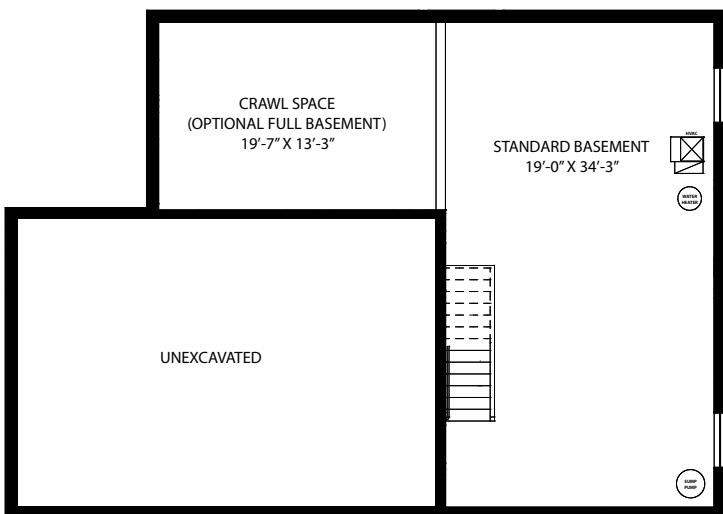

2,400 Square Feet

Luxury Primary Bedroom w/Walk-In Closet

Eat-In Kitchen w/ Prep Island & Pantry

Full Basement

Spacious Family room

3-Car Garage

*Furnishings & decorative items not included. Plans and elevations are artist's conceptions. Refer to plans and specifications in the Sales Office for current details.

*1784 Eagle Circle in New Lenox
For More Information: 815.462.1210*

05/2021

Hartz

**CALL FOR
MORE INFO**

The Kingsford

FIRST FLOOR

SECOND FLOOR

BASEMENT