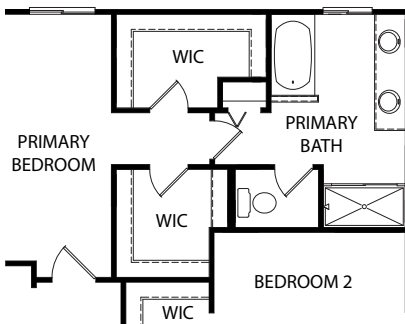

9' Ceilings on First Floor

Oak Railings on First & Second Floor

Upgraded Oak Floors in Kitchen, Breakfast Area, Foyer & Powder Room

Upgraded Cabinets in Kitchen & Baths

Upgraded Granite Kitchen Countertops

Upgraded Stainless Steel Appliances

Upgraded Light Fixtures

Recessed Lighting in Kitchen & Primary Bedroom

First Floor Office

2nd Floor Laundry

Deluxe Primary Bath

Upgraded Ceramic in Primary Bath

Central Air Conditioning

The Weston

FIRST FLOOR

SECOND FLOOR

OPTIONAL DELUXE PRIMARY BATHROOM

13507 S. Carmel Blvd in Plainfield
For More Information: 630.228.3430

05/2021