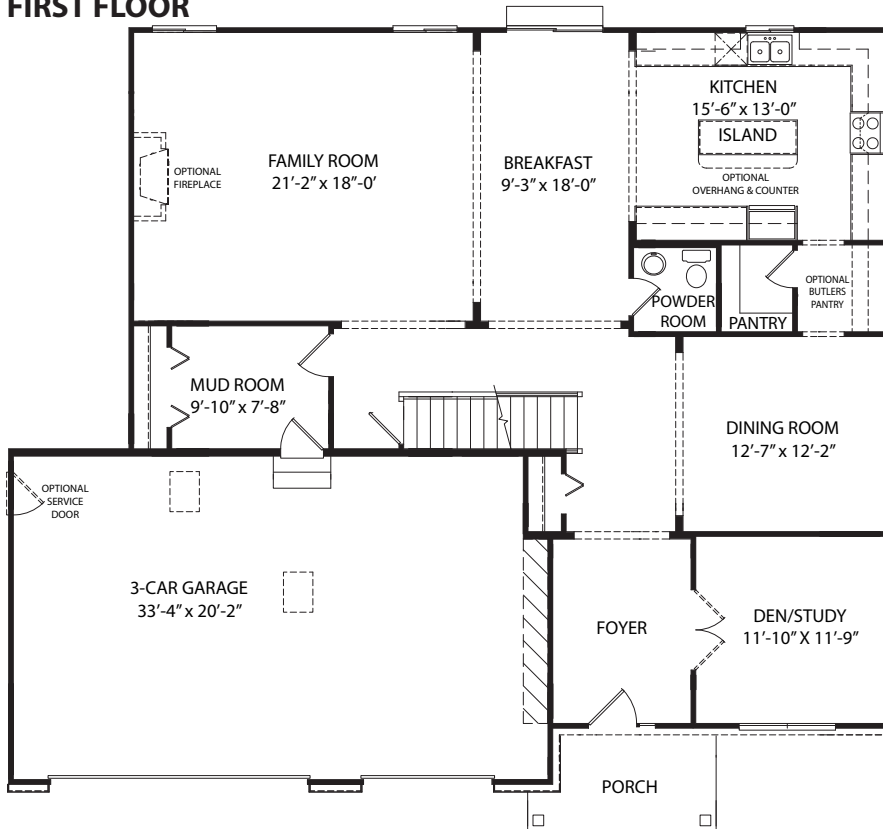

9' Ceilings on First Floor

Oak Railings on First & Second Floor

Upgraded Oak Floors in Kitchen, Breakfast Area, Foyer & Powder Room

Upgraded Cabinets in Kitchen & Baths

Upgraded Granite Kitchen Countertops

Upgraded Stainless Steel Appliances

Upgraded Light Fixtures

Recessed Lighting in Kitchen & Primary Bedroom

First Floor Office

2nd Floor Laundry

Deluxe Primary Bath

Upgraded Ceramic in Primary Bath

Central Air Conditioning

Full Basement

3-Car Garage

Lawn, Landscaping & Irrigation System

*Furnishings & decorative items not included

13507 S. Carmel Blvd in Plainfield
For More Information: 630.228.3430

05/2021

Hartz

**IMMEDIATE
DELIVERY**

The Weston

FIRST FLOOR

SECOND FLOOR

OPTIONAL DELUXE PRIMARY BATHROOM

13507 S. Carmel Blvd in Plainfield
For More Information: 630.228.3430

05/2021