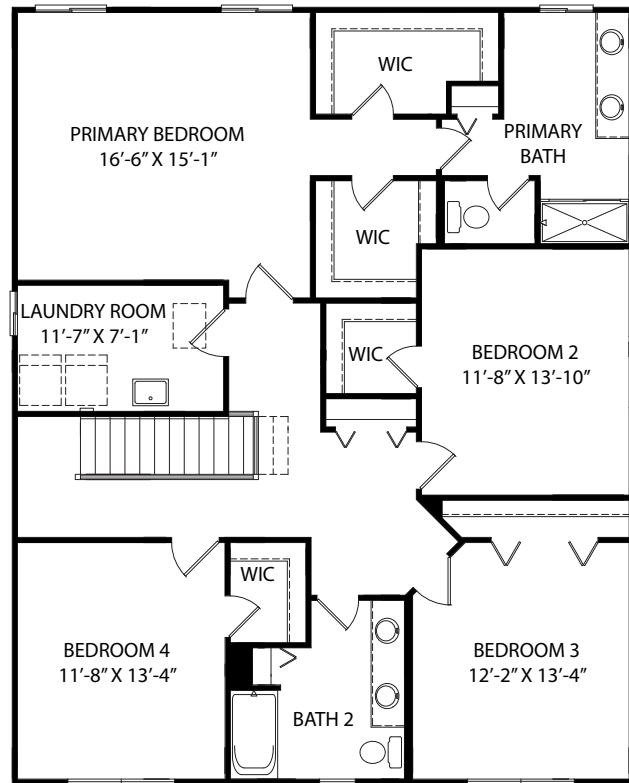

9' Ceilings on First Floor

Oak Railings on First & Second Floor

Upgraded Oak Floors in Kitchen, Breakfast Area, Foyer & Powder Room

Upgraded Cabinets in Kitchen & Baths

Upgraded Granite Kitchen Countertops

Upgraded Stainless Steel Appliances

Upgraded Light Fixtures

Recessed Lighting in Kitchen & Primary Bedroom

First Floor Office

2nd Floor Laundry

Deluxe Primary Bath

Upgraded Ceramic in Primary Bath

Central Air Conditioning

Full Basement

3-Car Garage

Lawn, Landscaping & Irrigation System

*Furnishings & decorative items not included

13507 S. Carmel Blvd in Plainfield
For More Information: 630.228.3430

05/2021

Hartz

**IMMEDIATE
DELIVERY**

The Weston

FIRST FLOOR

SECOND FLOOR

OPTIONAL DELUXE PRIMARY BATHROOM

13507 S. Carmel Blvd in Plainfield
For More Information: 630.228.3430

05/2021