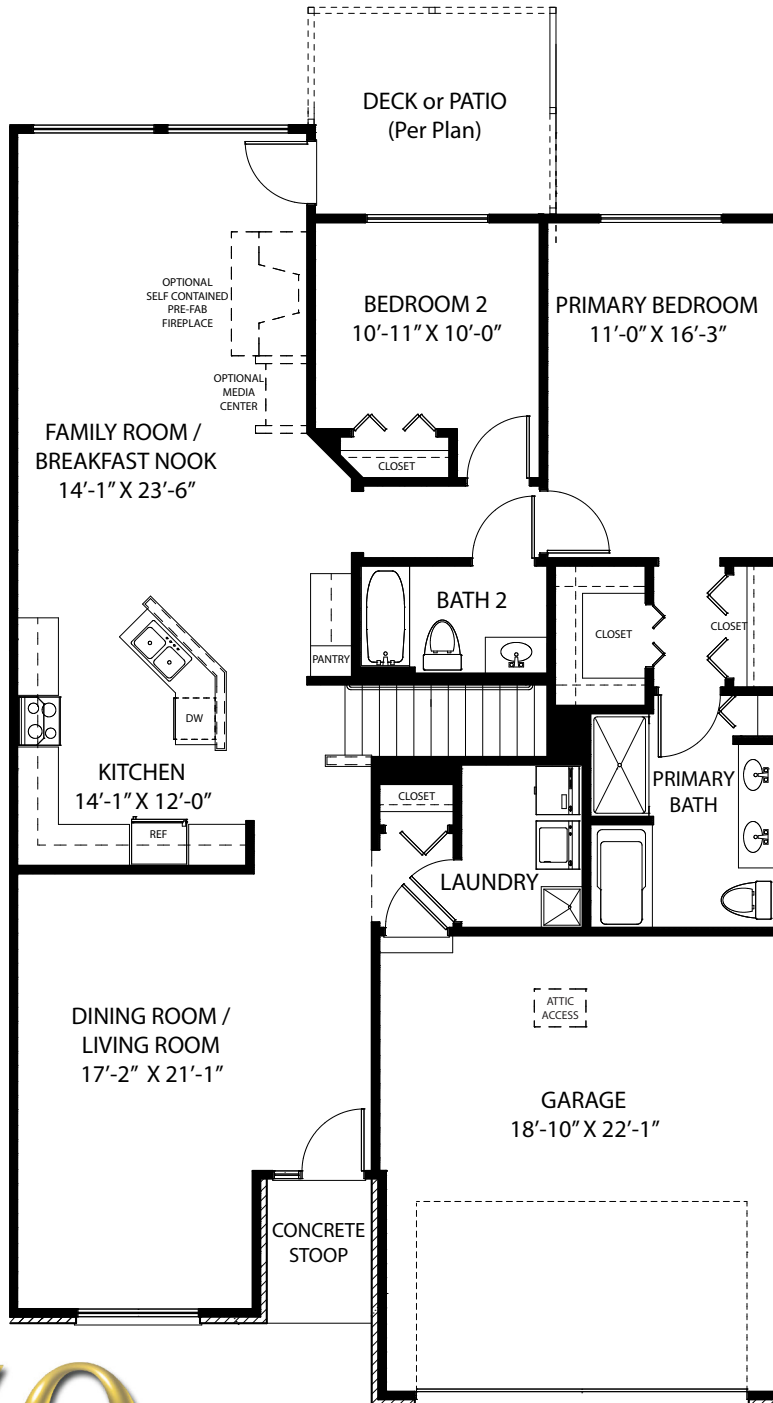

Milan

BLUEBELL RIDGE in Bolingbrook

*Ranch townhome with two bedrooms, 2 baths,
full basement, and 2-car garage*

Hartz Construction Company's commitment to the highest standards of design and construction quality requires that specifications, equipment, illustrations, dimensions, and prices be subject to change without notice. Plans and elevations are artist's conceptions. Refer to plans and specifications in the Sales Office for current details.