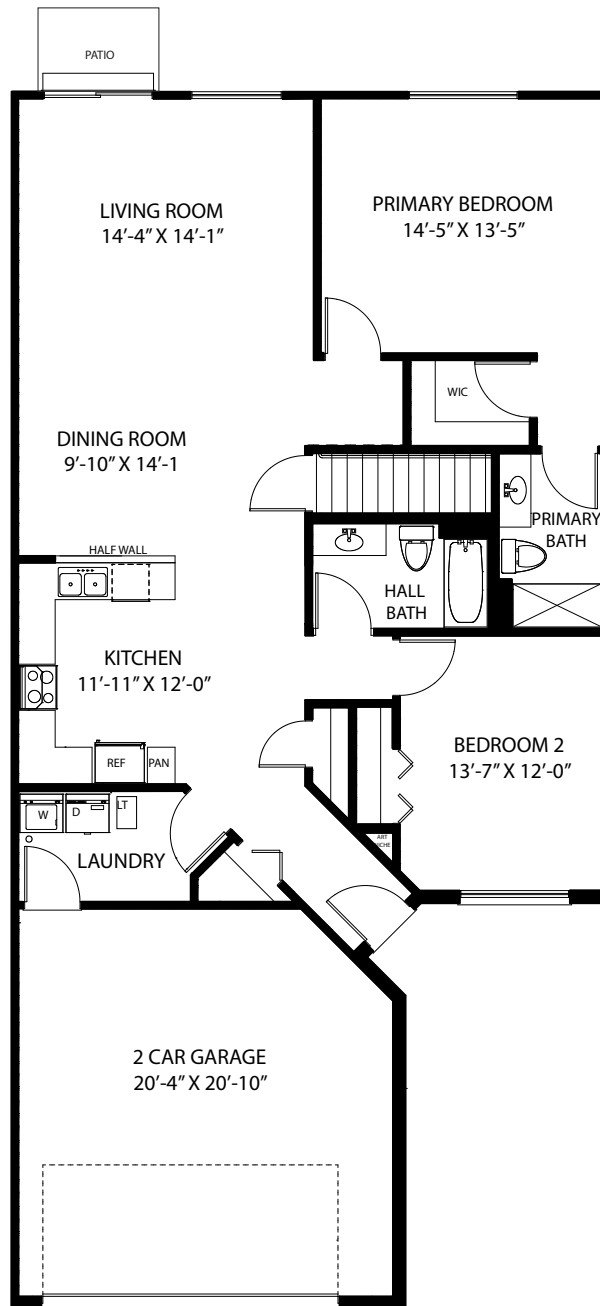

Kenmore

BELLA VISTA in Bolingbrook

*Inside-unit ranch townhome with two bedrooms, 2 baths,
full basement, and 2-car garage*

Hartz Construction Company's commitment to the highest standards of design and construction quality requires that specifications, equipment, illustrations, dimensions, and prices be subject to change without notice. Plans and elevations are artist's conceptions. Refer to plans and specifications in the Sales Office for current details.