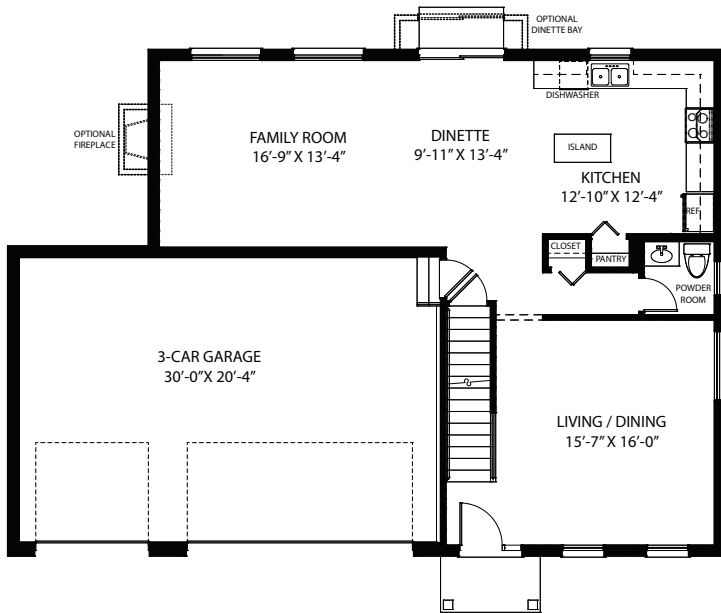

Hartz

**CALL FOR
MORE INFO**

The Kingsford

*SINGLE FAMILY
HOME*

*4 bed, 2.5 bath
\$354,900*

Luxury Features in This Home

Elevation A

2nd Floor Laundry Room

2,400 Square Feet

Luxury Primary Bedroom w/Walk-In Closet

Eat-In Kitchen w/ Prep Island & Pantry

Full Basement

Spacious Family room

3-Car Garage

*Furnishings & decorative items not included

*1784 Eagle Circle in New Lenox
For More Information: 815.462.1210*

12/2020

Hartz

**CALL FOR
MORE INFO**

The Kingsford

FIRST FLOOR

SECOND FLOOR

BASEMENT

*1784 Eagle Circle in New Lenox
For More Information: 815.462.1210*