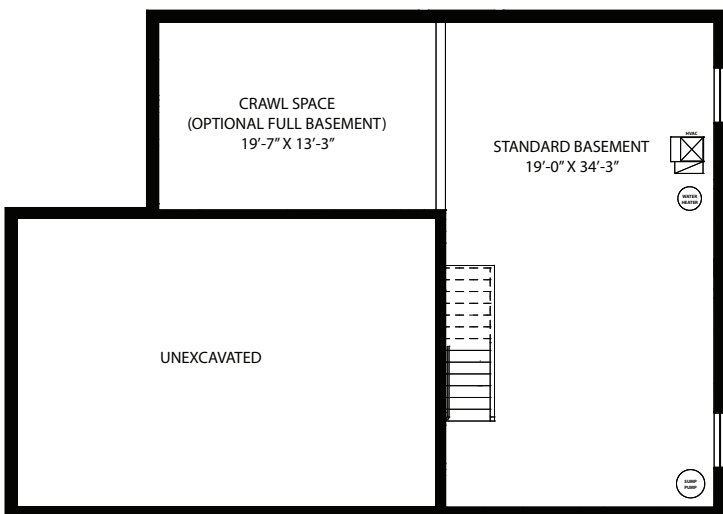

2,400 Square Feet

Luxury Primary Bedroom w/Walk-In Closet

Eat-In Kitchen w/ Prep Island & Pantry

Full Basement

Spacious Family room

3-Car Garage

*Furnishings & decorative items not included

*1784 Eagle Circle in New Lenox
For More Information: 815.462.1210*

12/2020

Hartz

**CALL FOR
MORE INFO**

The Kingsford

FIRST FLOOR

SECOND FLOOR

BASEMENT

*1784 Eagle Circle in New Lenox
For More Information: 815.462.1210*