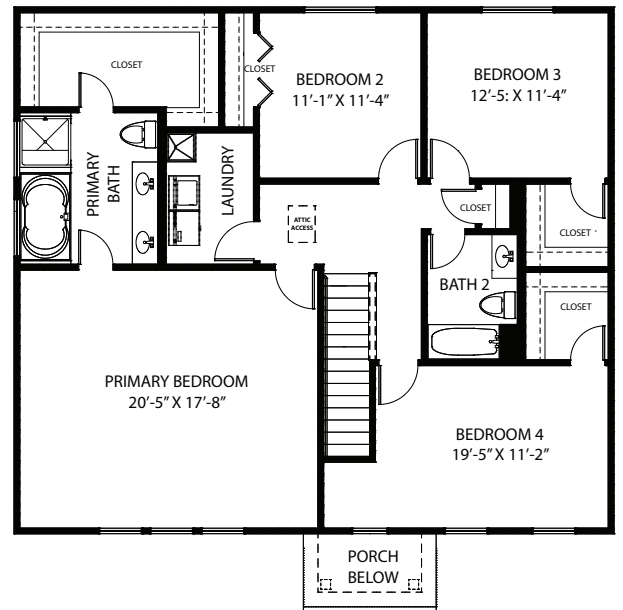

Hartz

**CALL FOR
MORE INFO**

The Kingsford

*SINGLE FAMILY
HOME*

*4 bed, 2.5 bath
\$354,900*

Luxury Features in This Home

Elevation A

2nd Floor Laundry Room

2,400 Square Feet

Luxury Primary Bedroom w/Walk-In Closet

Eat-In Kitchen w/ Prep Island & Pantry

Full Basement

Spacious Family room

3-Car Garage

*Furnishings & decorative items not included

*1784 Eagle Circle in New Lenox
For More Information: 815.462.1210*

12/2020

Hartz

**CALL FOR
MORE INFO**

The Kingsford

FIRST FLOOR

SECOND FLOOR

BASEMENT

*1784 Eagle Circle in New Lenox
For More Information: 815.462.1210*