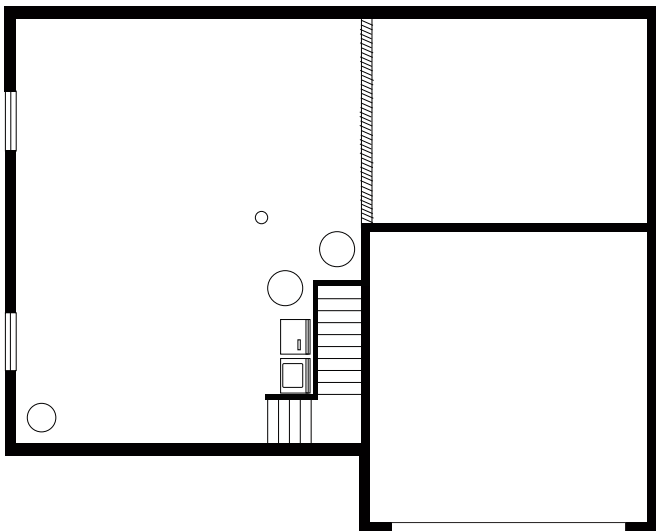

### Luxury Features in This Home

2,376 Square Feet

Deluxe Primary Bath

Elevation A

Open Stairway Partially to Basement

9' Ceilings on First Floor

Full Basement

2nd Floor Laundry

## The Lily

FIRST FLOOR

SECOND FLOOR

BASEMENT

OPTIONAL PRIMARY BATH

OPTIONAL LAUNDRY ROOM

*1849 Orchard Lane in New Lenox*  
*For More Information: 815.907.5303*

10/2020