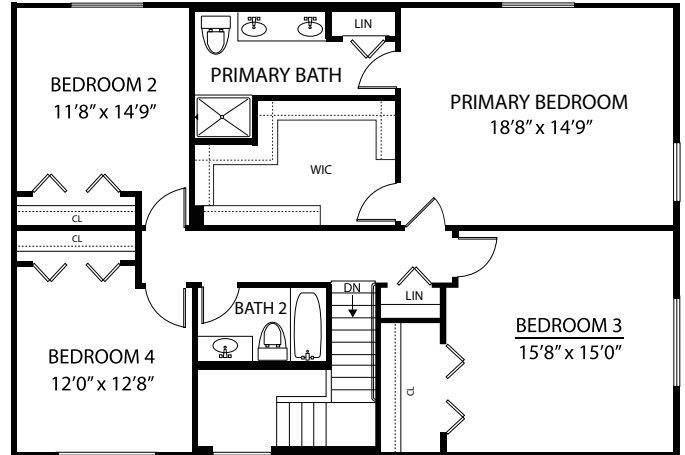

### Luxury Features in This Home

2,376 Square Feet

Deluxe Primary Bath

Elevation A

Open Stairway Partially to Basement

9' Ceilings on First Floor

Full Basement

2nd Floor Laundry

## The Lily

FIRST FLOOR

SECOND FLOOR

BASEMENT

OPTIONAL PRIMARY BATH

OPTIONAL LAUNDRY ROOM

*1849 Orchard Lane in New Lenox*  
*For More Information: 815.907.5303*

10/2020