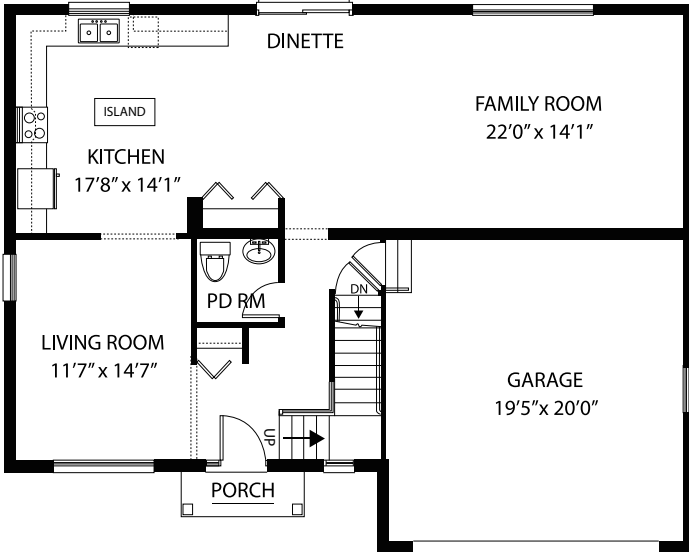

### Luxury Features in This Home

2,376 Square Feet

Deluxe Primary Bath

Elevation A

Open Stairway Partially to Basement

9' Ceilings on First Floor

Full Basement

2nd Floor Laundry

2-Car Garage

\*Furnishings & decorative items not included

*1849 Orchard Lane in New Lenox  
For More Information: 815.907.5303*

10/2020

## The Lily

FIRST FLOOR

SECOND FLOOR

BASEMENT

OPTIONAL PRIMARY BATH

OPTIONAL LAUNDRY ROOM

*1849 Orchard Lane in New Lenox*  
*For More Information: 815.907.5303*

10/2020