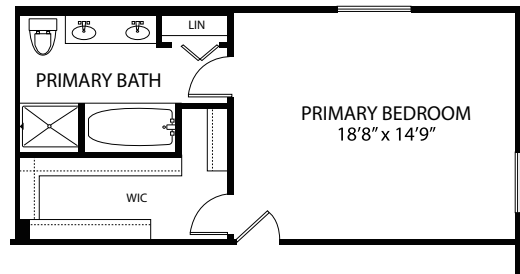

### Luxury Features in This Home

2,376 Square Feet

Deluxe Primary Bath

Elevation A

Open Stairway Partially to Basement

9' Ceilings on First Floor

Full Basement

2nd Floor Laundry

## The Lily

FIRST FLOOR

SECOND FLOOR

BASEMENT

OPTIONAL PRIMARY BATH

OPTIONAL LAUNDRY ROOM

*1849 Orchard Lane in New Lenox*  
*For More Information: 815.907.5303*

10/2020