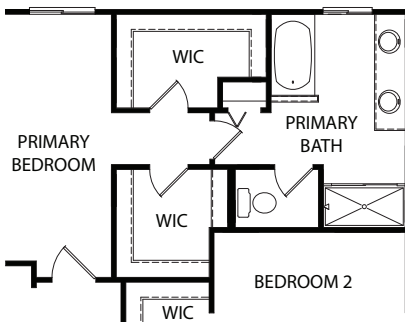

9' Ceilings on First Floor

Oak Railings on First & Second Floor

Upgraded Oak Floors in Kitchen, Breakfast Area, Foyer & Powder Room

Upgraded Cabinets in Kitchen & Baths

Upgraded Granite Kitchen Countertops

Upgraded Stainless Steel Appliances

Upgraded Light Fixtures

Recessed Lighting in Kitchen & Primary Bedroom

First Floor Office

2nd Floor Laundry

Deluxe Primary Bath

Upgraded Ceramic in Primary Bath

Central Air Conditioning

The Weston

FIRST FLOOR

SECOND FLOOR

OPTIONAL DELUXE PRIMARY BATHROOM

13507 S. Carmel Blvd in Plainfield
For More Information: 630.228.3430

01/2021