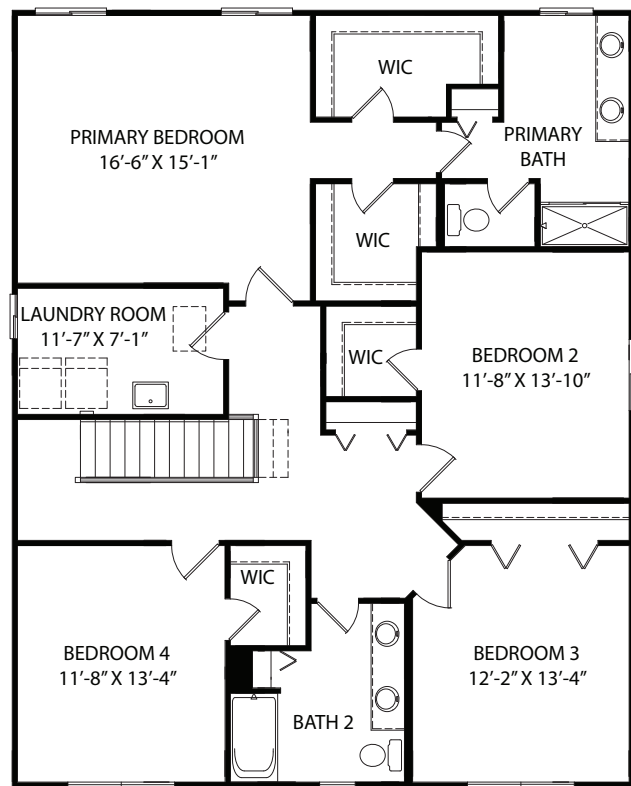

9' Ceilings on First Floor

Oak Railings on First & Second Floor

Upgraded Oak Floors in Kitchen, Breakfast Area, Foyer & Powder Room

Upgraded Cabinets in Kitchen & Baths

Upgraded Granite Kitchen Countertops

Upgraded Stainless Steel Appliances

Upgraded Light Fixtures

Recessed Lighting in Kitchen & Primary Bedroom

First Floor Office

2nd Floor Laundry

Deluxe Primary Bath

Upgraded Ceramic in Primary Bath

Central Air Conditioning

Full Basement

3-Car Garage

Lawn, Landscaping & Irrigation System

*Furnishings & decorative items not included

13507 S. Carmel Blvd in Plainfield
For More Information: 630.228.3430

01/2021

Hartz

**IMMEDIATE
DELIVERY**

The Weston

FIRST FLOOR

SECOND FLOOR

OPTIONAL DELUXE PRIMARY BATHROOM

13507 S. Carmel Blvd in Plainfield
For More Information: 630.228.3430

01/2021