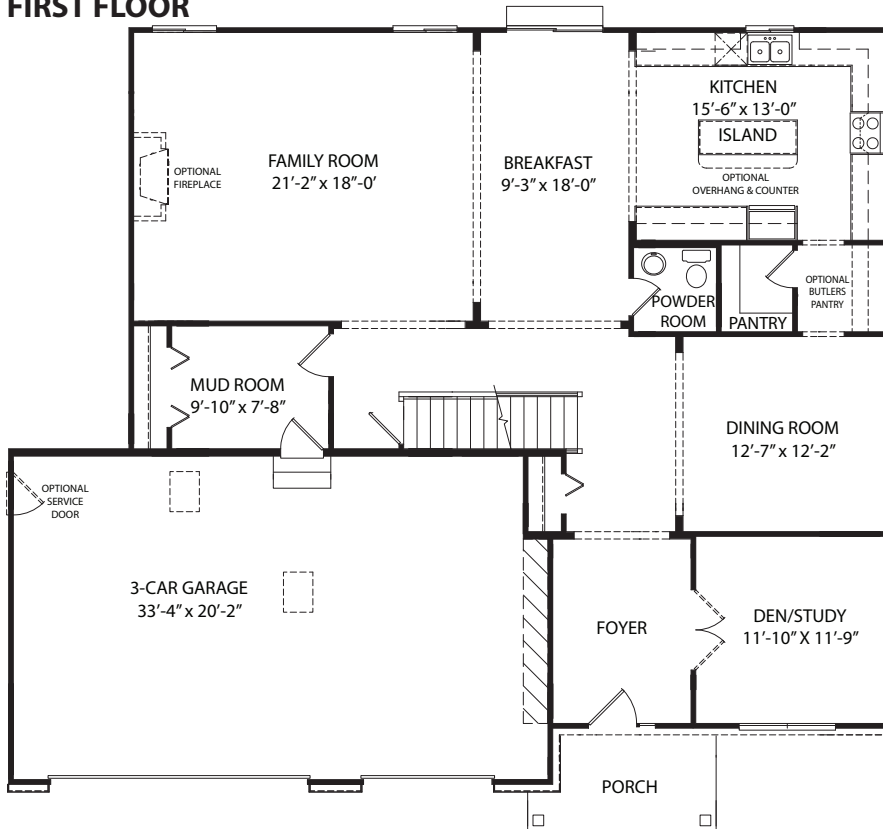

9' Ceilings on First Floor

Oak Railings on First & Second Floor

Upgraded Oak Floors in Kitchen, Breakfast Area, Foyer & Powder Room

Upgraded Cabinets in Kitchen & Baths

Upgraded Granite Kitchen Countertops

Upgraded Stainless Steel Appliances

Upgraded Light Fixtures

Recessed Lighting in Kitchen & Primary Bedroom

First Floor Office

2nd Floor Laundry

Deluxe Primary Bath

Upgraded Ceramic in Primary Bath

Central Air Conditioning

Full Basement

3-Car Garage

Lawn, Landscaping & Irrigation System

*Furnishings & decorative items not included

13507 S. Carmel Blvd in Plainfield
For More Information: 630.228.3430

01/2021

Hartz

**IMMEDIATE
DELIVERY**

The Weston

FIRST FLOOR

SECOND FLOOR

OPTIONAL DELUXE PRIMARY BATHROOM

13507 S. Carmel Blvd in Plainfield
For More Information: 630.228.3430

01/2021