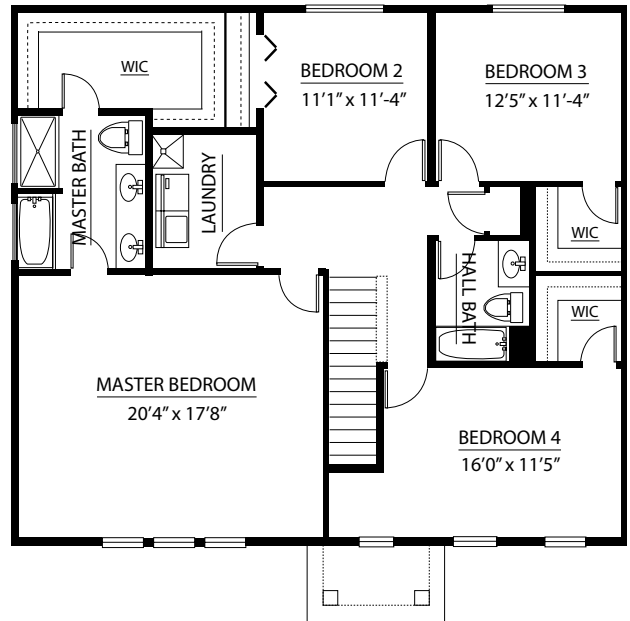

Hartz

**CALL FOR
MORE INFO**

The Kingsford

*SINGLE FAMILY
HOME*

*4 bed, 2.5 bath
\$308,900*

LUXURY FEATURES IN THIS HOME

2,400 Square Feet

Elevation A

Eat-In Kitchen w/Prep Island & Pantry

Spacious Family Room

Luxury Master Bath w/Walk-In Closet

2nd Floor Laundry

Air Conditioner

2 Car Garage

Full Basement

*Furnishings & decorative items not included

*2004 Cardinal Drive in New Lenox
For More Information: 815.463.0945*

12/19

Hartz

**CALL FOR
MORE INFO**

The Kingsford

First Floor

Second Floor

Basement