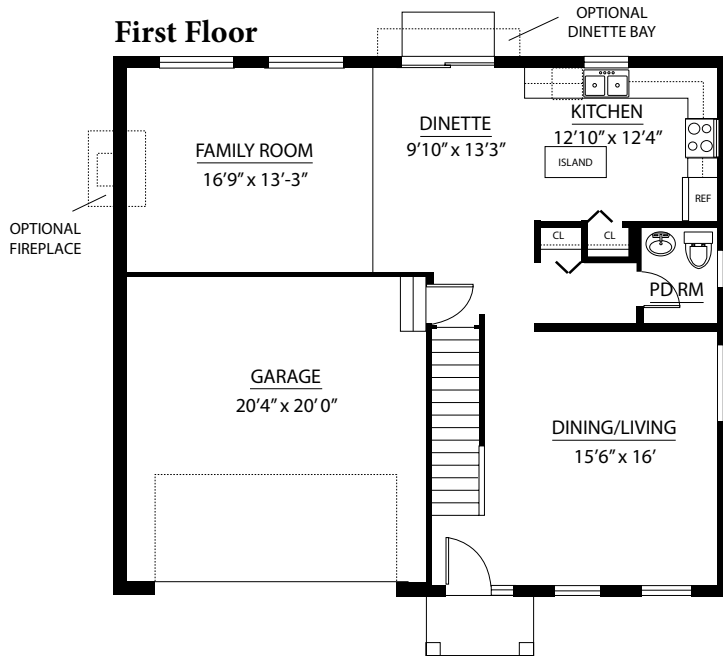

Hartz

**CALL FOR
MORE INFO**

The Kingsford

*SINGLE FAMILY
HOME*

*4 bed, 2.5 bath
\$308,900*

LUXURY FEATURES IN THIS HOME

2,400 Square Feet

Elevation A

Eat-In Kitchen w/Prep Island & Pantry

Spacious Family Room

Luxury Master Bath w/Walk-In Closet

2nd Floor Laundry

Air Conditioner

2 Car Garage

Full Basement

*Furnishings & decorative items not included

*2004 Cardinal Drive in New Lenox
For More Information: 815.463.0945*

12/19

Hartz

**CALL FOR
MORE INFO**

The Kingsford

First Floor

Second Floor

Basement