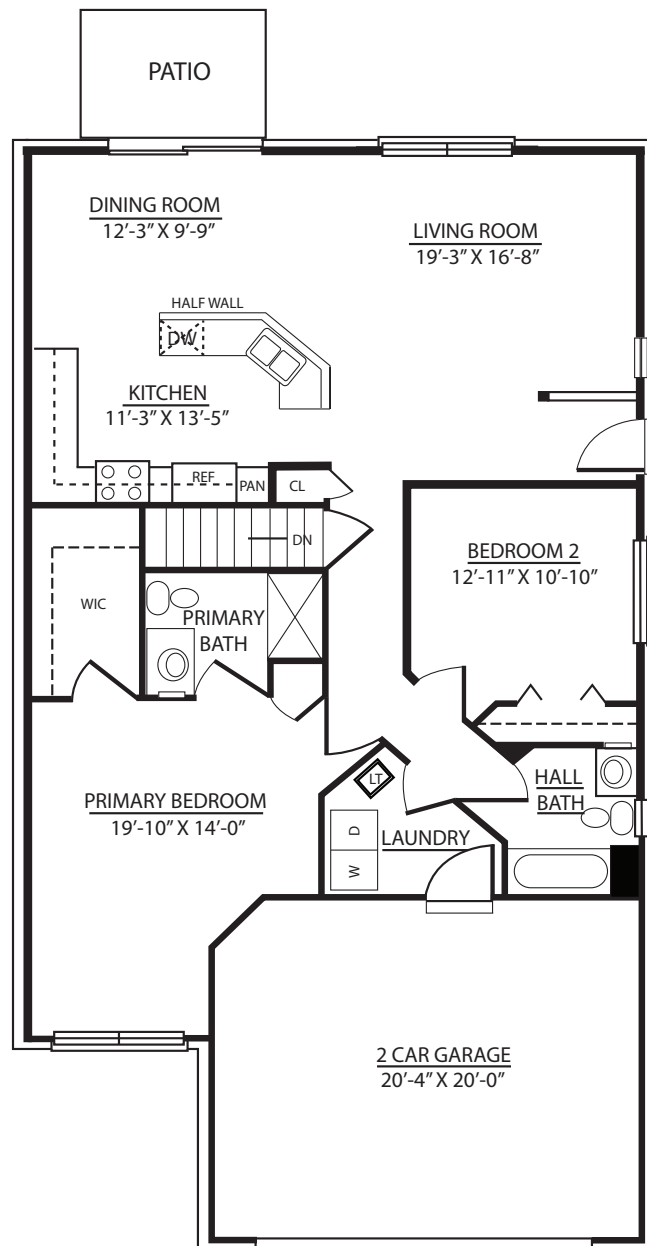

Hartz

**IMMEDIATE
DELIVERY**

The Lockwood

*10 Solara Court in Bolingbrook
For More Information: 630.228.3415*

10/2020