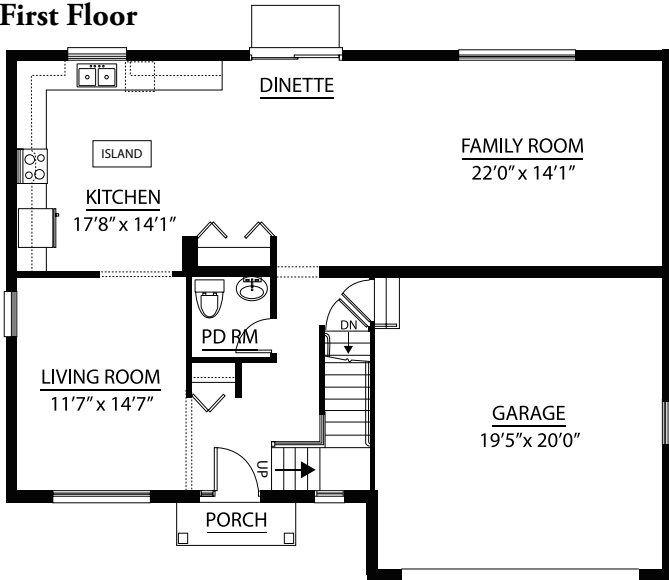

### Luxury Features in This Home

Elevation A

Full Basement

9' Ceilings on First Floor

2nd Floor Laundry

Master Bath w/ Double Bowl Vanity

Air Conditioning

Open Stairway Partially to Basement

2-Car Garage

\*Furnishings & decorative items not included

*695 Somerset Court in New Lenox  
For More Information: 815.462.1210*

04/19

## The Lily

### First Floor