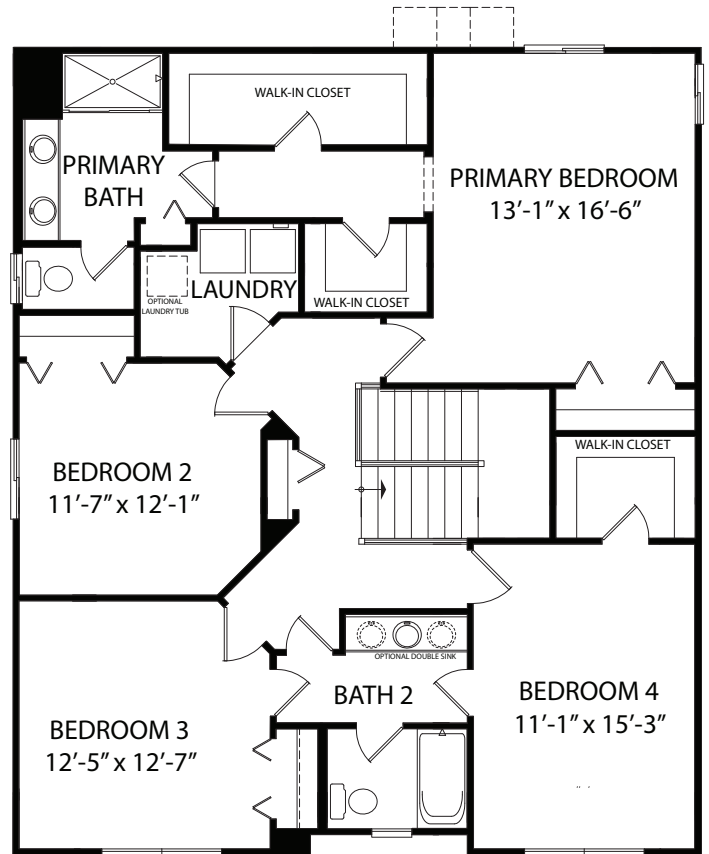

Walk-In Pantry

Den & Mudroom

Jack and Jill Hall Bath with Dual Sinks

Primary Suite with Dual Walk-In Closets

Upgraded Luxury Vinyl Wood Plank Floor
in Primary Bath

2nd Floor Laundry

Central Air Conditioning

Lawn, Landscaping & Irrigation System

*Furnishings & decorative items not included

13528 S. Carmel Blvd in Plainfield
For More Information: 630.228.3430

01/2021

Hartz

**IMMEDIATE
DELIVERY**

The Charleston

13528 S. Carmel Blvd in Plainfield
For More Information: 630.228.3430