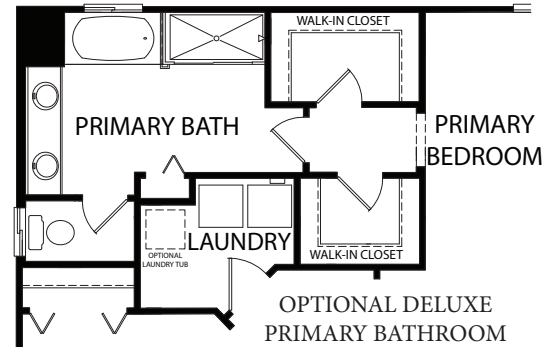

Walk-In Pantry

Den & Mudroom

Jack and Jill Hall Bath with Dual Sinks

Primary Suite with Dual Walk-In Closets

Upgraded Luxury Vinyl Wood Plank Floor
in Primary Bath

2nd Floor Laundry

Central Air Conditioning

Lawn, Landscaping & Irrigation System

*Furnishings & decorative items not included

13528 S. Carmel Blvd in Plainfield
For More Information: 630.228.3430

01/2021

Hartz

**IMMEDIATE
DELIVERY**

The Charleston

13528 S. Carmel Blvd in Plainfield
For More Information: 630.228.3430