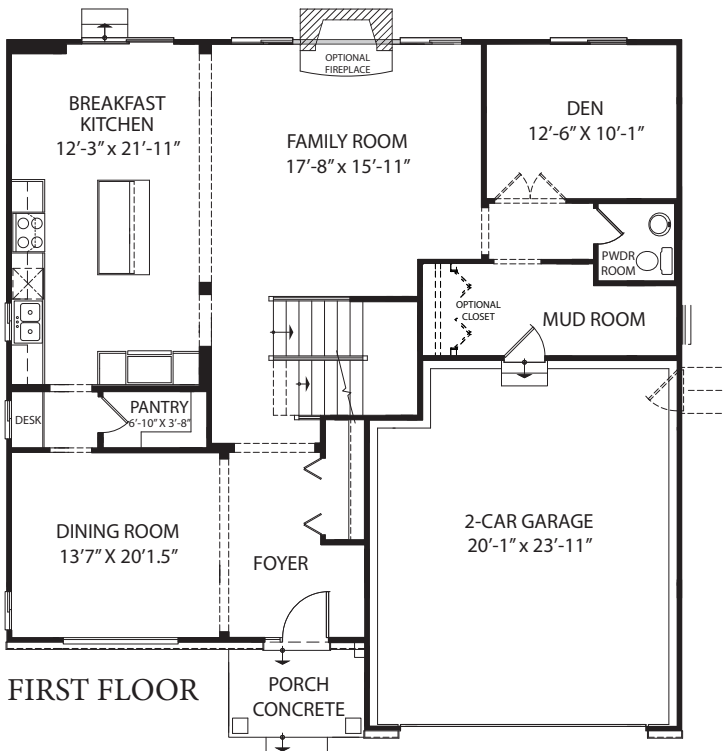

Walk-In Pantry

Den & Mudroom

Jack and Jill Hall Bath with Dual Sinks

Primary Suite with Dual Walk-In Closets

Upgraded Luxury Vinyl Wood Plank Floor
in Primary Bath

2nd Floor Laundry

Central Air Conditioning

Lawn, Landscaping & Irrigation System

*Furnishings & decorative items not included

13528 S. Carmel Blvd in Plainfield
For More Information: 630.228.3430

01/2021

Hartz

**IMMEDIATE
DELIVERY**

The Charleston

13528 S. Carmel Blvd in Plainfield
For More Information: 630.228.3430