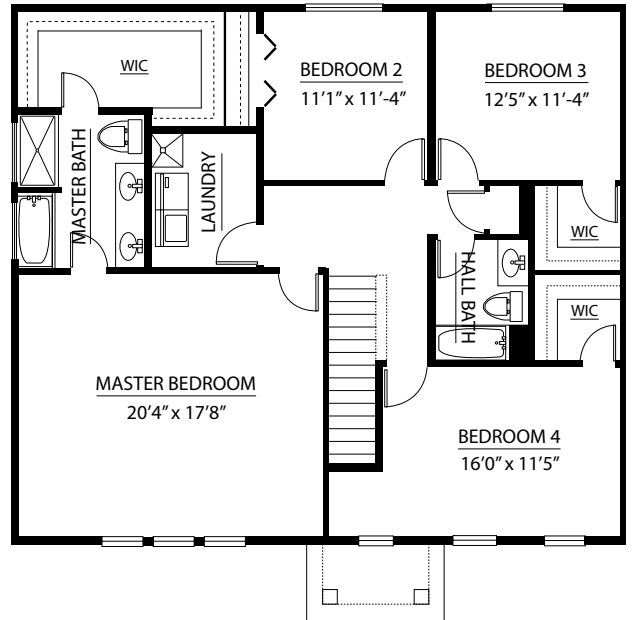

Hartz

Call for Info

The Kingsford

SINGLE FAMILY
HOME

4 bed, 2.5 bath
\$319,900

Luxury Features in This Home

2,400 Square Feet

Deluxe Master Bath

Elevation G

Walk-In Closets

2nd Floor Laundry Room

Full Basement

Central Air Conditioning

2-Car Garage

*Furnishings & decorative items not included

2803 Foxwood in New Lenox
For More Information: 815.463.0945

08/19

Hartz

Call for Info

The Kingsford

First Floor

Second Floor

Basement

2803 Foxwood in New Lenox
For More Information: 815.463.0945