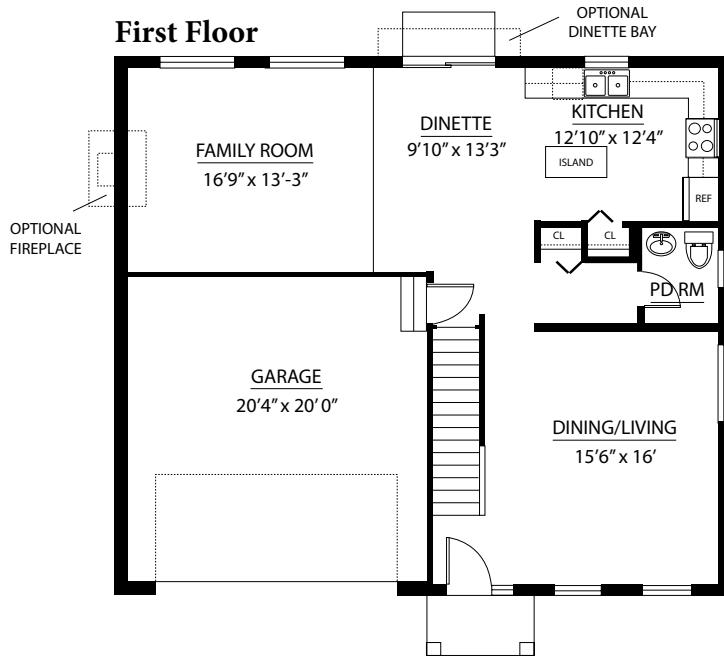

Hartz

Call for Info

The Kingsford

SINGLE FAMILY
HOME

4 bed, 2.5 bath
\$319,900

Luxury Features in This Home

2,400 Square Feet

Deluxe Master Bath

Elevation G

Walk-In Closets

2nd Floor Laundry Room

Full Basement

Central Air Conditioning

2-Car Garage

*Furnishings & decorative items not included

2803 Foxwood in New Lenox
For More Information: 815.463.0945

08/19

Hartz

Call for Info

The Kingsford

First Floor

Second Floor

Basement

2803 Foxwood in New Lenox
For More Information: 815.463.0945