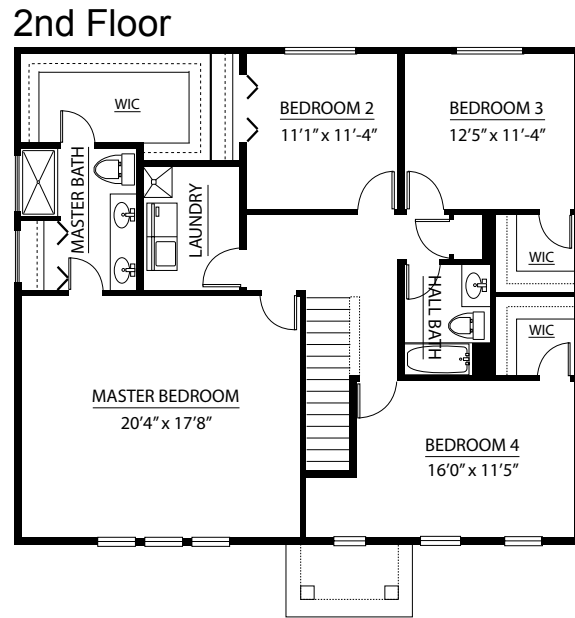

Hartz

Call for Info

The Kingsford

*SINGLE FAMILY
HOME*

*4 bed, 2.5 bath
\$274,900*

Luxury Features in This Home

2,400 Square Feet

Elevation A

Formal Living Room/Dining Room

2nd Floor Laundry Room

Deluxe Master Bath

Air Conditioning

Full Basement

2-Car Garage

*Furnishings & decorative items not included

565 Donna Avenue in Aurora

For More Information: 630.299.4500

03/19

Hartz

Call for Info

The Kingsford

Optional Master Bath

565 Donna Avenue in Aurora
For More Information: 630.299.4500

03/19