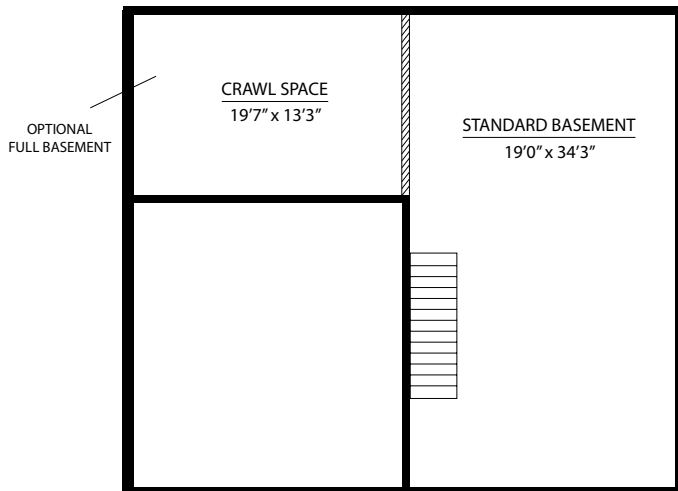

Hartz

Call for Info

The Kingsford

Optional Master Bath

565 Donna Avenue in Aurora
For More Information: 630.299.4500

03/19