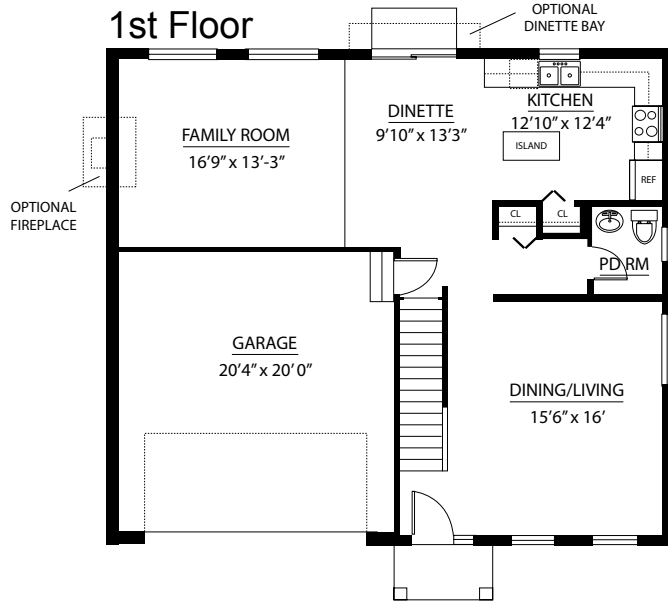

Hartz

Call for Info

The Kingsford

*SINGLE FAMILY
HOME*

*4 bed, 2.5 bath
\$274,900*

Luxury Features in This Home

2,400 Square Feet

Elevation A

Formal Living Room/Dining Room

2nd Floor Laundry Room

Deluxe Master Bath

Air Conditioning

Full Basement

2-Car Garage

*Furnishings & decorative items not included

565 Donna Avenue in Aurora

For More Information: 630.299.4500

03/19

Hartz

Call for Info

The Kingsford

Optional Master Bath

565 Donna Avenue in Aurora
For More Information: 630.299.4500

03/19