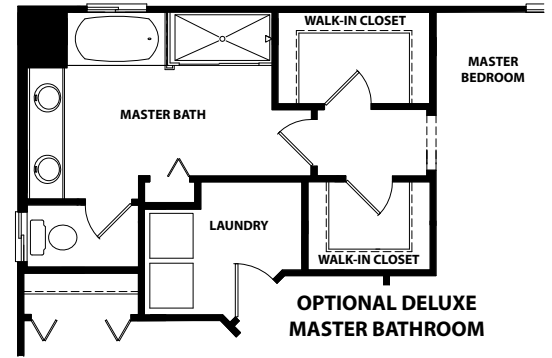

Hartz

Call for More Information

The Charleston

13542 S. Carmel Blvd in Plainfield
For More Information: 630.228.3430