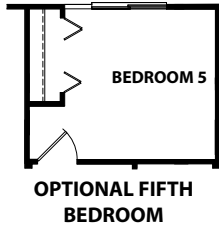

Hartz

Call for More Information

The Charleston

13542 S. Carmel Blvd in Plainfield
For More Information: 630.228.3430