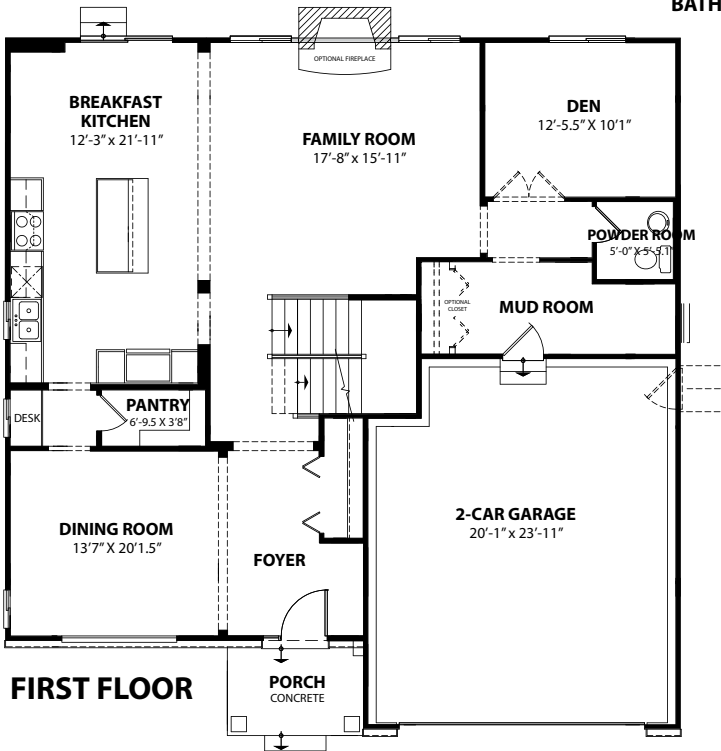

Hartz

Call for More Information

The Charleston

13542 S. Carmel Blvd in Plainfield
For More Information: 630.228.3430