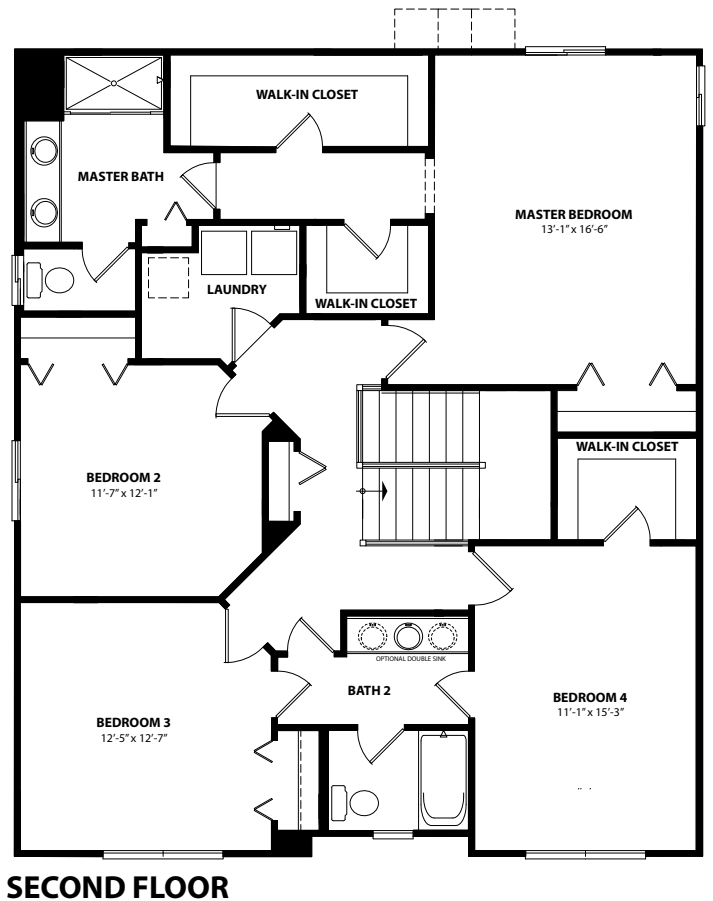

Hartz

Call for More Information

The Charleston

13542 S. Carmel Blvd in Plainfield
For More Information: 630.228.3430