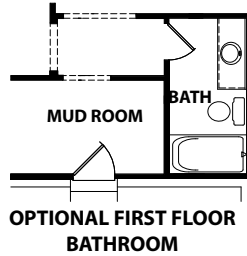

Hartz

Call for More Information

The Charleston

13542 S. Carmel Blvd in Plainfield
For More Information: 630.228.3430