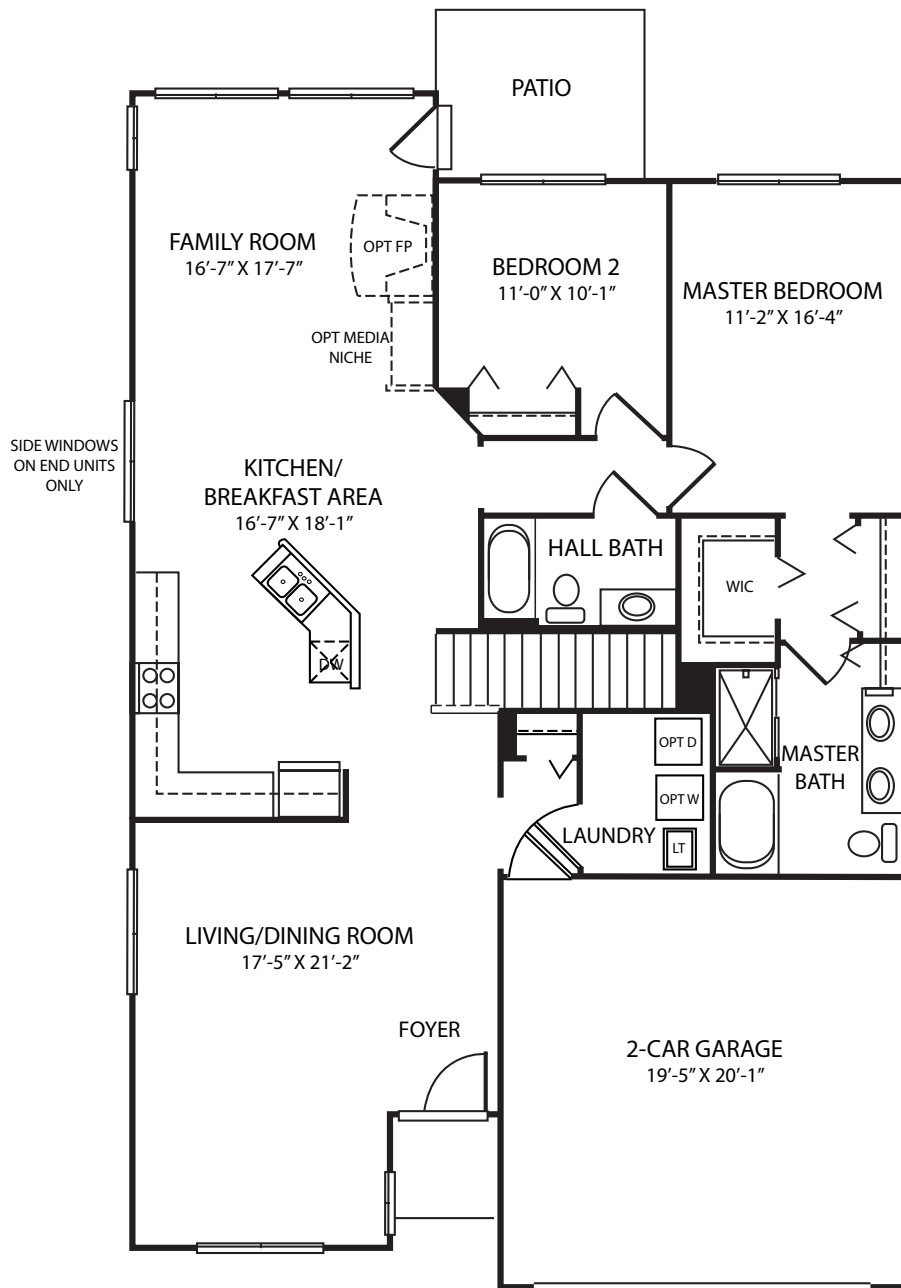

Hartz

Call for Info

The Milan

TOWNHOME

2 bed, 2 bath
\$288,900

Luxury Features in This Home

1,700 Square Feet

Master Bedroom Suite w/Walk-In Closet

Open Floor Plan

Design Center Upgrades

Spacious Kitchen

Full Basement

Adjoining Living & Dining Room

2 Car Garage

*Furnishings & decorative items not included

1134 Mandalay Lane in Bolingbrook
For More Information: 630.228.3415

11/2018

Hartz

Call for Info

The Milan

1134 Mandalay Lane in Bolingbrook
For More Information: 630.228.3415

11/2018