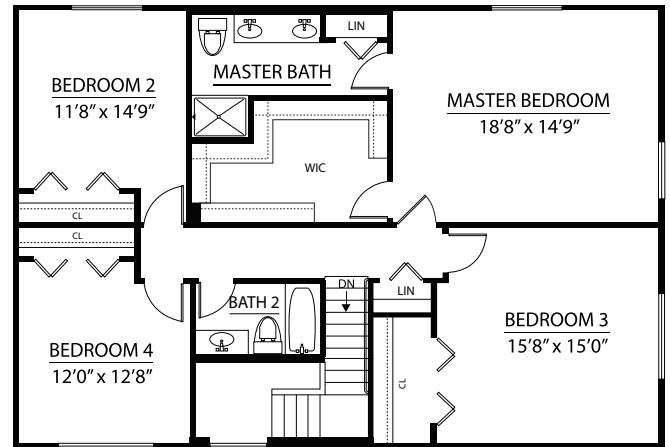

### Luxury Features in This Home

2,376 Square Feet

Elevation A

Huge Kitchen w/Prep Island

Deluxe Master Bath

Second-Floor Laundry

Reinforced Ceiling Outlets

Full Basement

## The Lily

### First Floor

### Second Floor