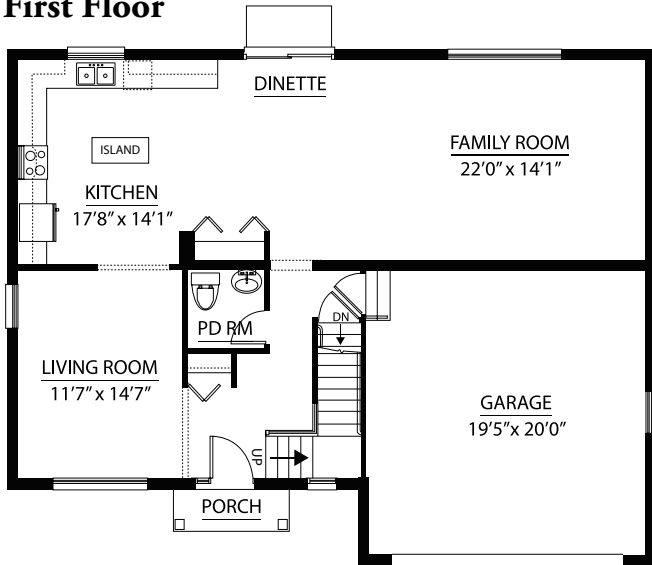

### Luxury Features in This Home

2,376 Square Feet

Elevation A

Huge Kitchen w/Prep Island

Deluxe Master Bath

Second-Floor Laundry

Reinforced Ceiling Outlets

Full Basement

Attached 2-car Garage

\*Furnishings & decorative items not included

*2252 Runway Drive in New Lenox  
For More Information: 815.907.5302*

## The Lily

### First Floor