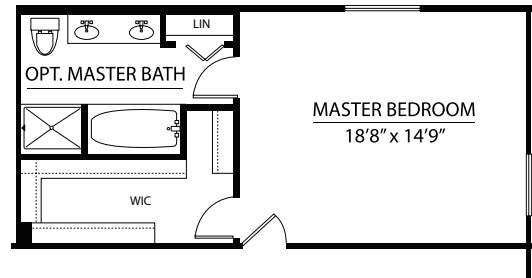

Optional Master Bath

Optional Laundry Room