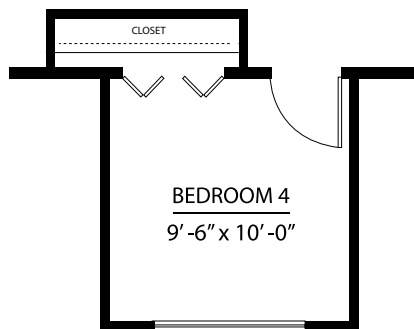

## The Daybreak

Opt. Master Bath

First Floor

Opt. 4th Bedroom

Second Floor

750 Somerset Court in New Lenox  
For More Information: 815.462.3790

08/18