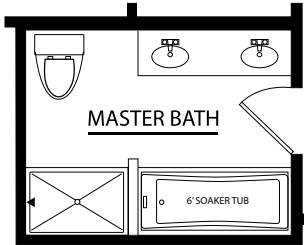

### Luxury Features in This Home

Elevation A

Laundry/Mudroom

2,210 Square Feet

Kitchen Island

First Floor Study

Full Basement

Fourth Bedroom

3-Car Garage

\*Furnishings & decorative items not included

750 Somerset Court in New Lenox  
For More Information: 815.462.3790

08/18

## The Daybreak

Opt. Master Bath

First Floor

Opt. 4th Bedroom

Second Floor

750 Somerset Court in New Lenox  
For More Information: 815.462.3790

08/18