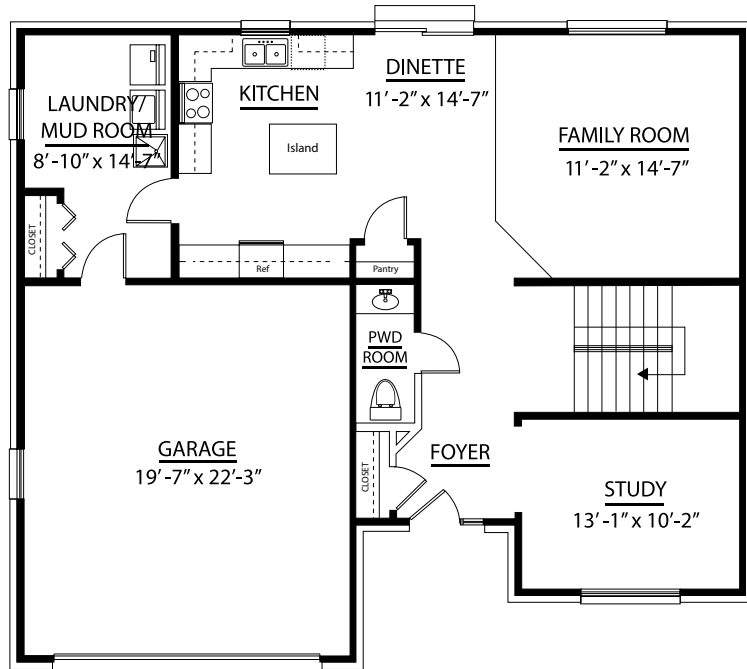

### Luxury Features in This Home

Elevation A

Laundry/Mudroom

2,210 Square Feet

Kitchen Island

First Floor Study

Full Basement

Fourth Bedroom

## The Daybreak

Opt. Master Bath

First Floor

Opt. 4th Bedroom

Second Floor

750 Somerset Court in New Lenox  
For More Information: 815.462.3790

08/18