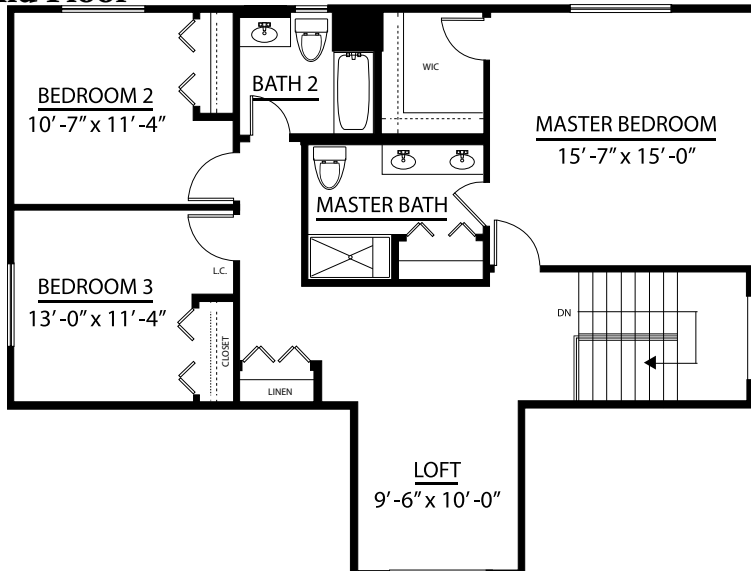

### Luxury Features in This Home

Elevation A

Laundry/Mudroom

2,210 Square Feet

Kitchen Island

First Floor Study

Full Basement

Fourth Bedroom

## The Daybreak

Opt. Master Bath

First Floor

Opt. 4th Bedroom

Second Floor

750 Somerset Court in New Lenox  
For More Information: 815.462.3790

08/18