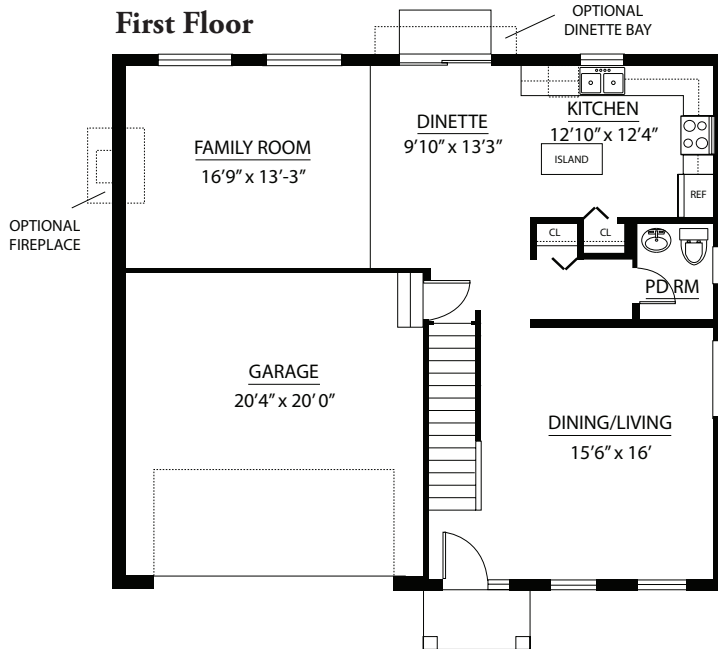

Hartz

Call for Info

The Kingsford

SINGLE FAMILY HOME

4 bed, 2.5 bath
\$266,900

Luxury Features in This Home

Elevation D

Spacious Family Room

2,400 Square Feet

2nd Floor Laundry Room

Air Conditioning

Design Center Selections

Eat-In Kitchen w/ Prep Island

2-Car Garage

*Furnishings & decorative items not included

560 Gipp Drive in Manteno
For More Information: 815.907.5300

Hartz

Call for Info

The Kingsford

First Floor

Second Floor

Basement

560 Gipp Drive in Manteno
For More Information: 815.907.5300

08/18