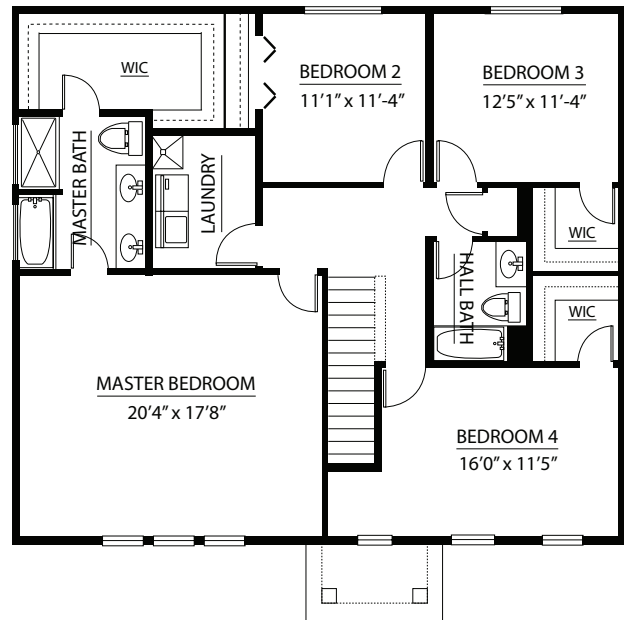

Hartz

Call for Info

The Kingsford

SINGLE FAMILY HOME

4 bed, 2.5 bath
\$266,900

Luxury Features in This Home

Elevation D

Spacious Family Room

2,400 Square Feet

2nd Floor Laundry Room

Air Conditioning

Design Center Selections

Eat-In Kitchen w/ Prep Island

2-Car Garage

*Furnishings & decorative items not included

560 Gipp Drive in Manteno
For More Information: 815.907.5300

Hartz

Call for Info

The Kingsford

First Floor

Second Floor

Basement

560 Gipp Drive in Manteno
For More Information: 815.907.5300

08/18