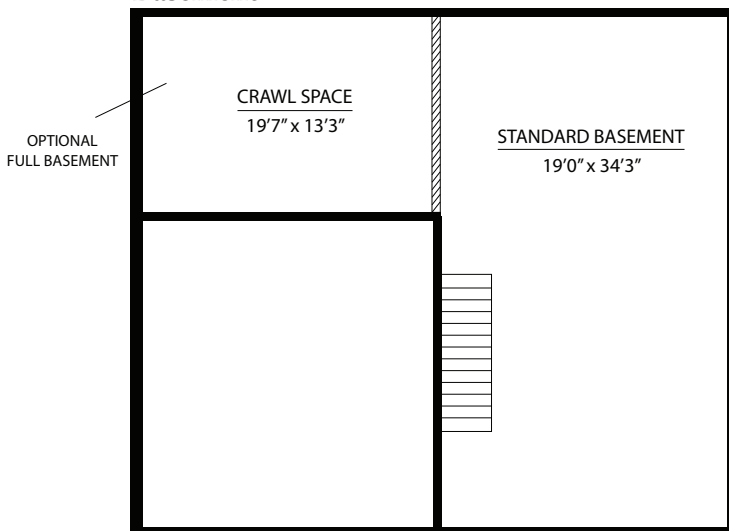

2,400 Square Feet

2nd Floor Laundry Room

Air Conditioning

Design Center Selections

Eat-In Kitchen w/ Prep Island

2-Car Garage

*Furnishings & decorative items not included

560 Gipp Drive in Manteno
For More Information: 815.907.5300

Hartz

Call for Info

The Kingsford

First Floor

Second Floor

Basement

560 Gipp Drive in Manteno
For More Information: 815.907.5300

08/18