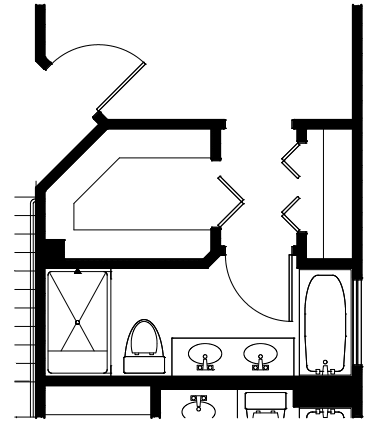

Optional Master Bath

Optional Dinette Bay