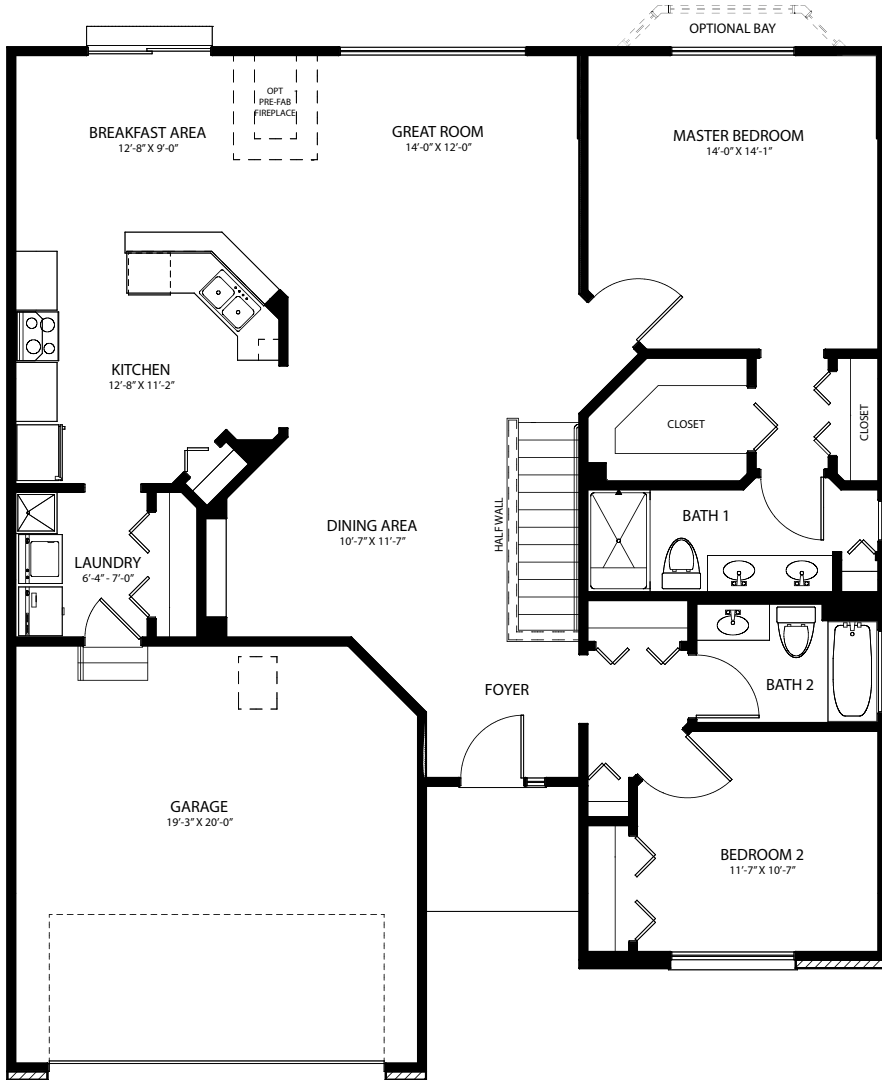

Hartz

Call for Information

The Coral Gables