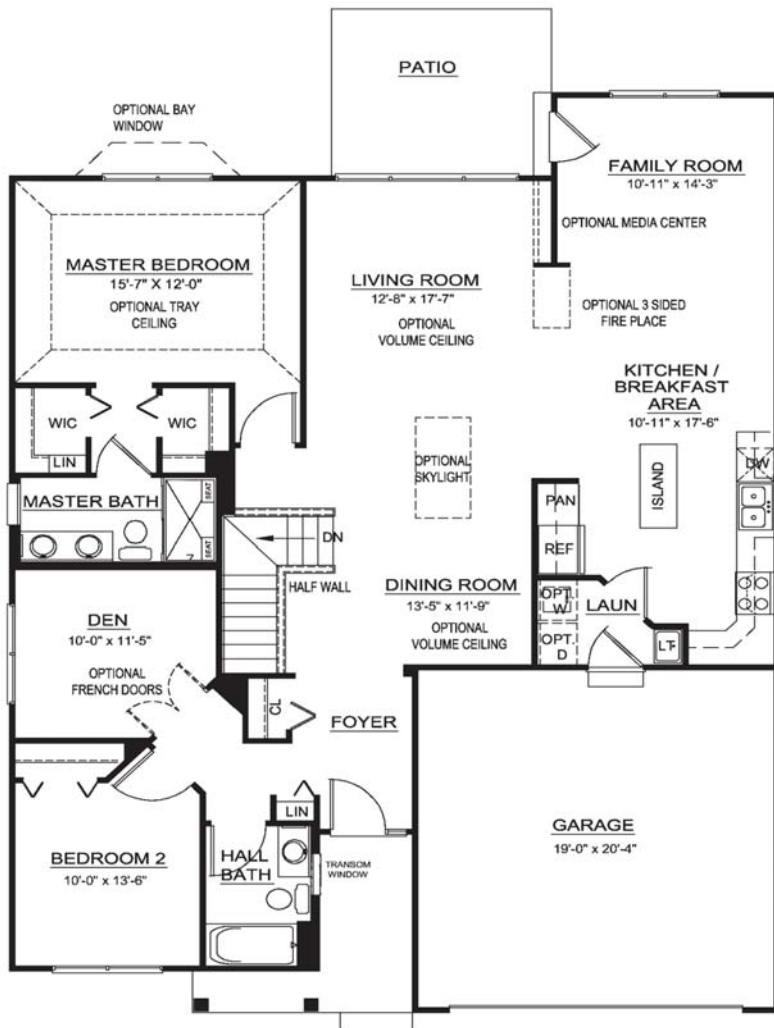

Hartz

Call for Information

The Boca Raton