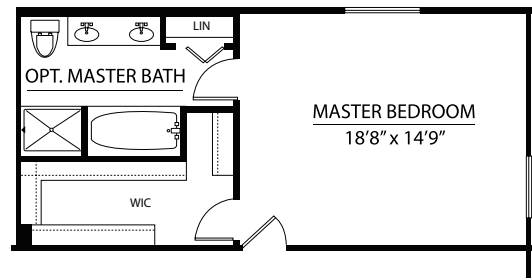

Elevation C

Huge Kitchen w/Prep Island

Deluxe Master Bath

Second-Floor Laundry

Reinforced Ceiling Outlets

Full Basement

Attached 2-car Garage

*Furnishings & decorative items not included

2901 Brett Drive in New Lenox

For More Information: 815.463.0945

Hartz

Call for Info

The Lily

First Floor

Second Floor

Optional Master Bath