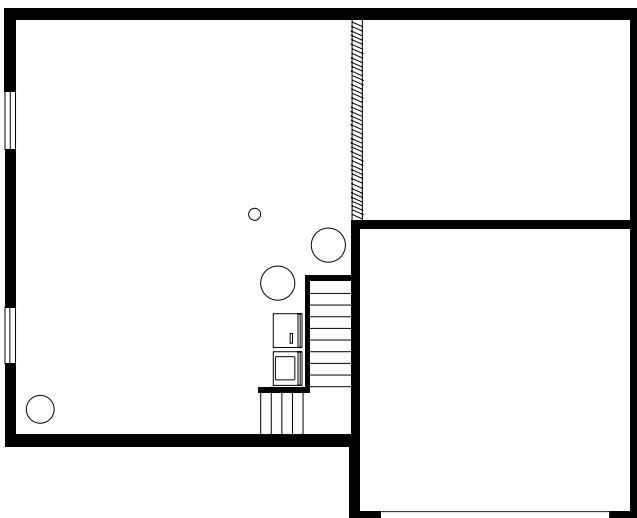

Basement

2901 Brett Drive in New Lenox
For More Information: 815.463.0945