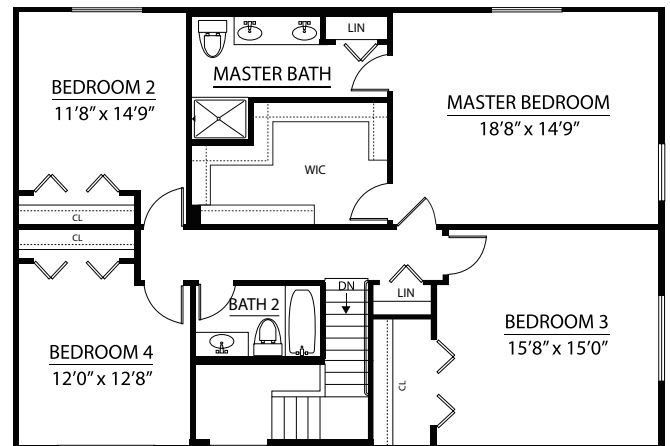

Hartz

Call for Info

The Lily

*SINGLE FAMILY
HOME*

*4 bed, 2.5 bath
\$318,900*

*Please note, images are of a representative model home

Luxury Features in This Home

2,376 Square Feet

Elevation C

Huge Kitchen w/Prep Island

Deluxe Master Bath

Second-Floor Laundry

Reinforced Ceiling Outlets

Full Basement

Attached 2-car Garage

*Furnishings & decorative items not included

2901 Brett Drive in New Lenox

For More Information: 815.463.0945

Hartz

Call for Info

The Lily

First Floor

Second Floor

Optional Master Bath