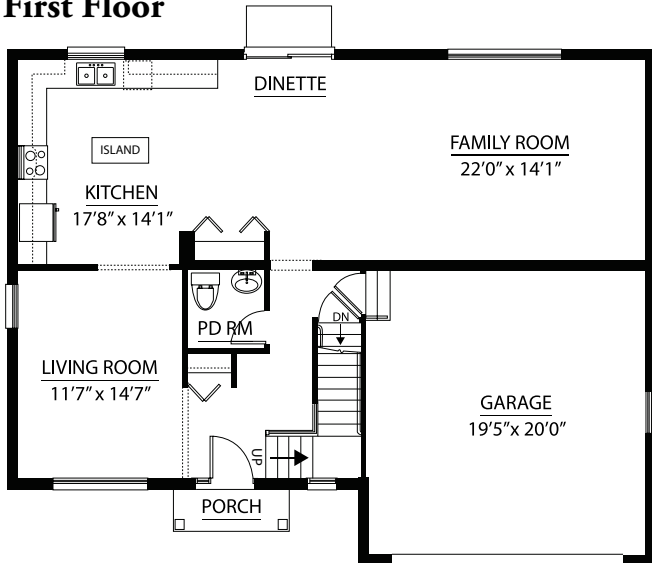

Hartz

Call for Info

The Lily

*SINGLE FAMILY
HOME*

*4 bed, 2.5 bath
\$318,900*

*Please note, images are of a representative model home

Luxury Features in This Home

2,376 Square Feet

Elevation C

Huge Kitchen w/Prep Island

Deluxe Master Bath

Second-Floor Laundry

Reinforced Ceiling Outlets

Full Basement

Attached 2-car Garage

*Furnishings & decorative items not included

2901 Brett Drive in New Lenox

For More Information: 815.463.0945

Hartz

Call for Info

The Lily

First Floor

Second Floor

Optional Master Bath