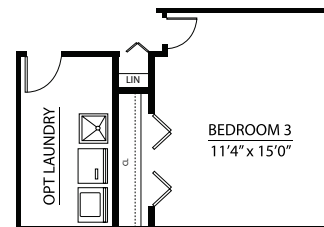

Hartz

Call for Info

The Lily

First Floor

Second Floor

Optional Master Bath

Optional Laundry Room

Basement

2901 Brett Drive in New Lenox
For More Information: 815.463.0945