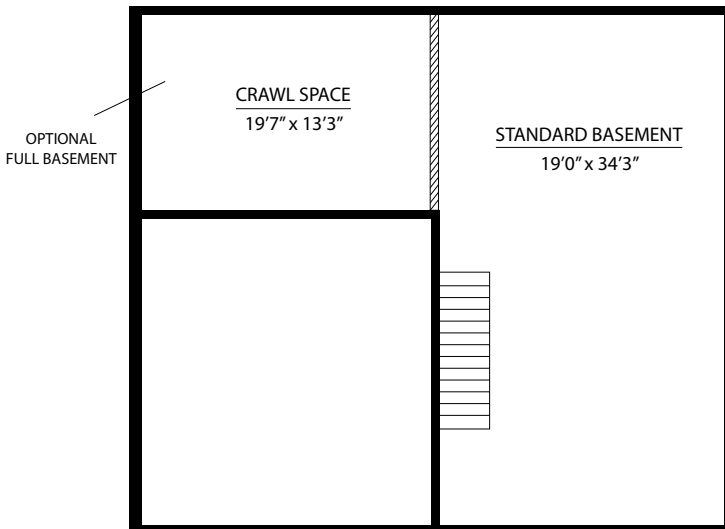

Basement

180 Orchard Lane in New Lenox
For More Information: 815.907.5303