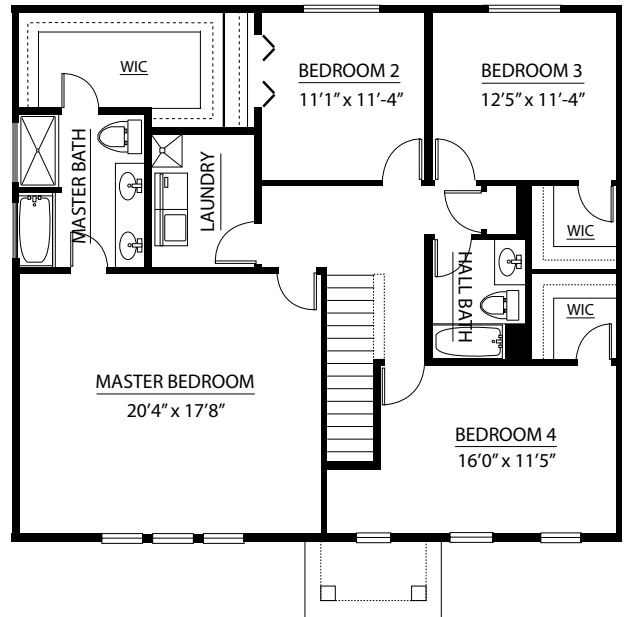

### Luxury Features in This Home

2,400 Square Feet

2nd Floor Laundry

Elevation G

Deluxe Master Bath w/Soaker Tub

Eat-In Kitchen w/Prep Island & Pantry

Full Basement

Spacious Family Room

### First Floor

### Second Floor