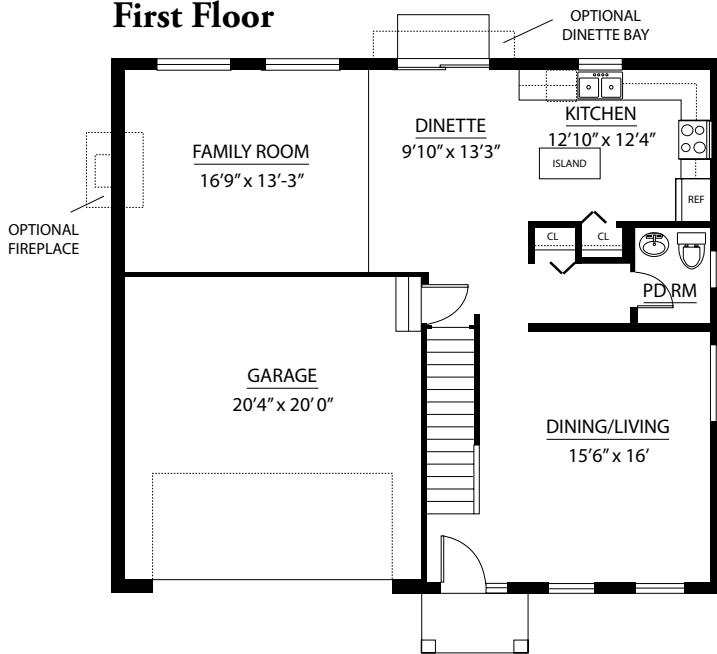

### Luxury Features in This Home

2,400 Square Feet

2nd Floor Laundry

Elevation G

Deluxe Master Bath w/Soaker Tub

Eat-In Kitchen w/Prep Island & Pantry

Full Basement

Spacious Family Room

3-Car Garage

\*Furnishings & decorative items not included

*1850 Orchard Lane in New Lenox  
For More Information: 815.907.5303*

07/18

### First Floor

### Second Floor