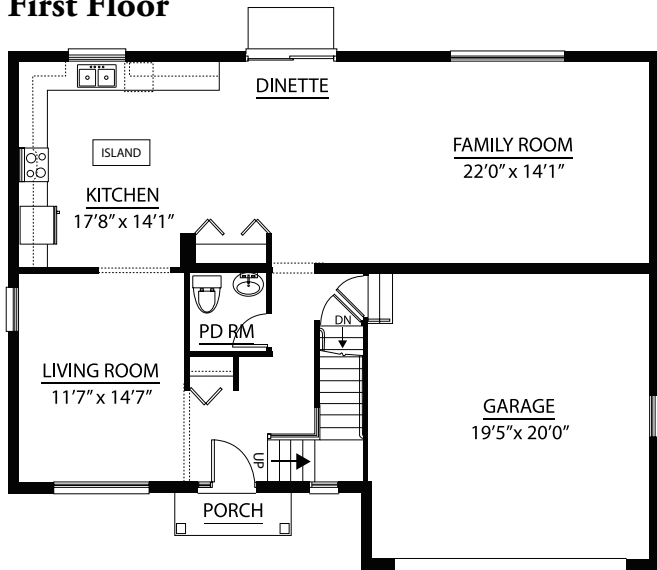

Hartz

Call for Information

The Lily

SINGLE FAMILY HOME

*4 bed, 2.5 bath
\$325,900*

Luxury Features in This Home

2,376 Square Feet

Deluxe Master Bath

Elevation A

Open Stairway partially to Basement

9' Ceilings on First Floor

Full Basement

2nd Floor Laundry

2-Car Garage

*Furnishings & decorative items not included

*1830 Orchard Lane in New Lenox
For More Information: 815.907.5303*

07/18

Hartz

Call for Information

The Lily

First Floor

Second Floor

Basement

Optional Master Bath