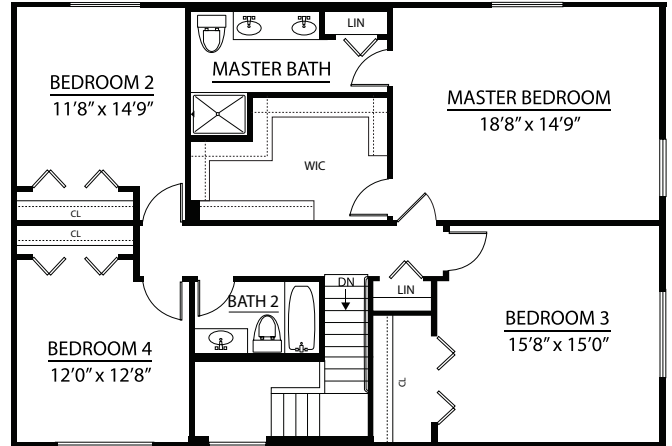

Hartz

Call for Information

The Lily

SINGLE FAMILY HOME

*4 bed, 2.5 bath
\$325,900*

Luxury Features in This Home

2,376 Square Feet

Deluxe Master Bath

Elevation A

Open Stairway partially to Basement

9' Ceilings on First Floor

Full Basement

2nd Floor Laundry

2-Car Garage

*Furnishings & decorative items not included

*1830 Orchard Lane in New Lenox
For More Information: 815.907.5303*

07/18

Hartz

Call for Information

The Lily

First Floor

Second Floor

Basement

Optional Master Bath

Optional Laundry Room

1830 Orchard Lane in New Lenox
For More Information: 815.907.5303

07/18