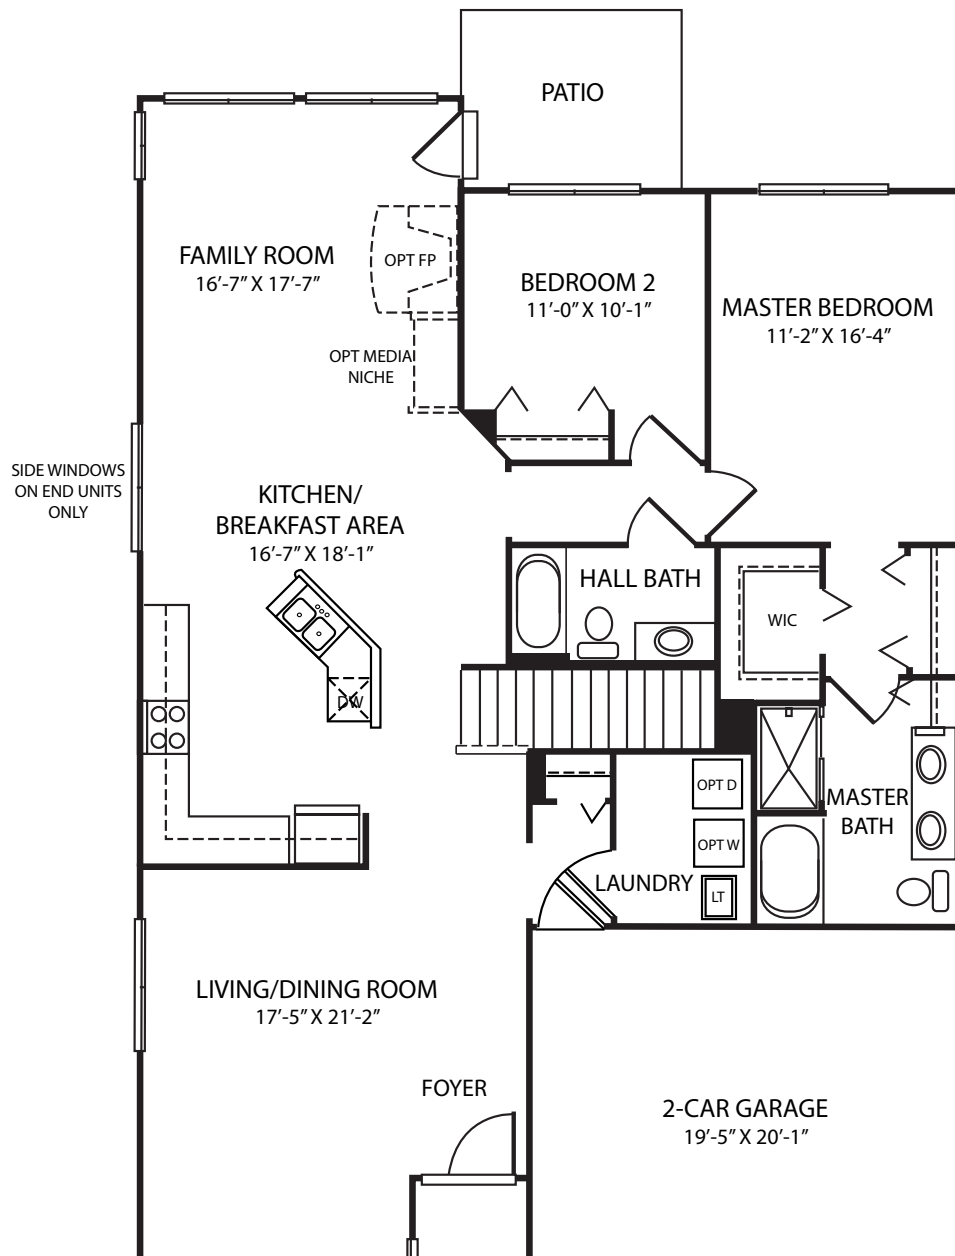

Hartz

Call for Info

The Milan

TOWNHOME

2 bed, 2 bath
\$279,900

*Please note, images are of a representative model home

Luxury Features in This Home

1,700 Square Feet

Adjoining Living and Dining

Open Floor Plan

Grand Master Bedroom Suite

Large Family Room

Design Center Options

Spacious Kitchen

Basement

*Furnishings & decorative items not included

1146 Mandalay Lane in Bolingbrook
For More Information: 630.228.3415

05/2018

Hartz

Call for Info

The Milan

1146 Mandalay Lane in Bolingbrook
For More Information: 630.228.3415

05/2018