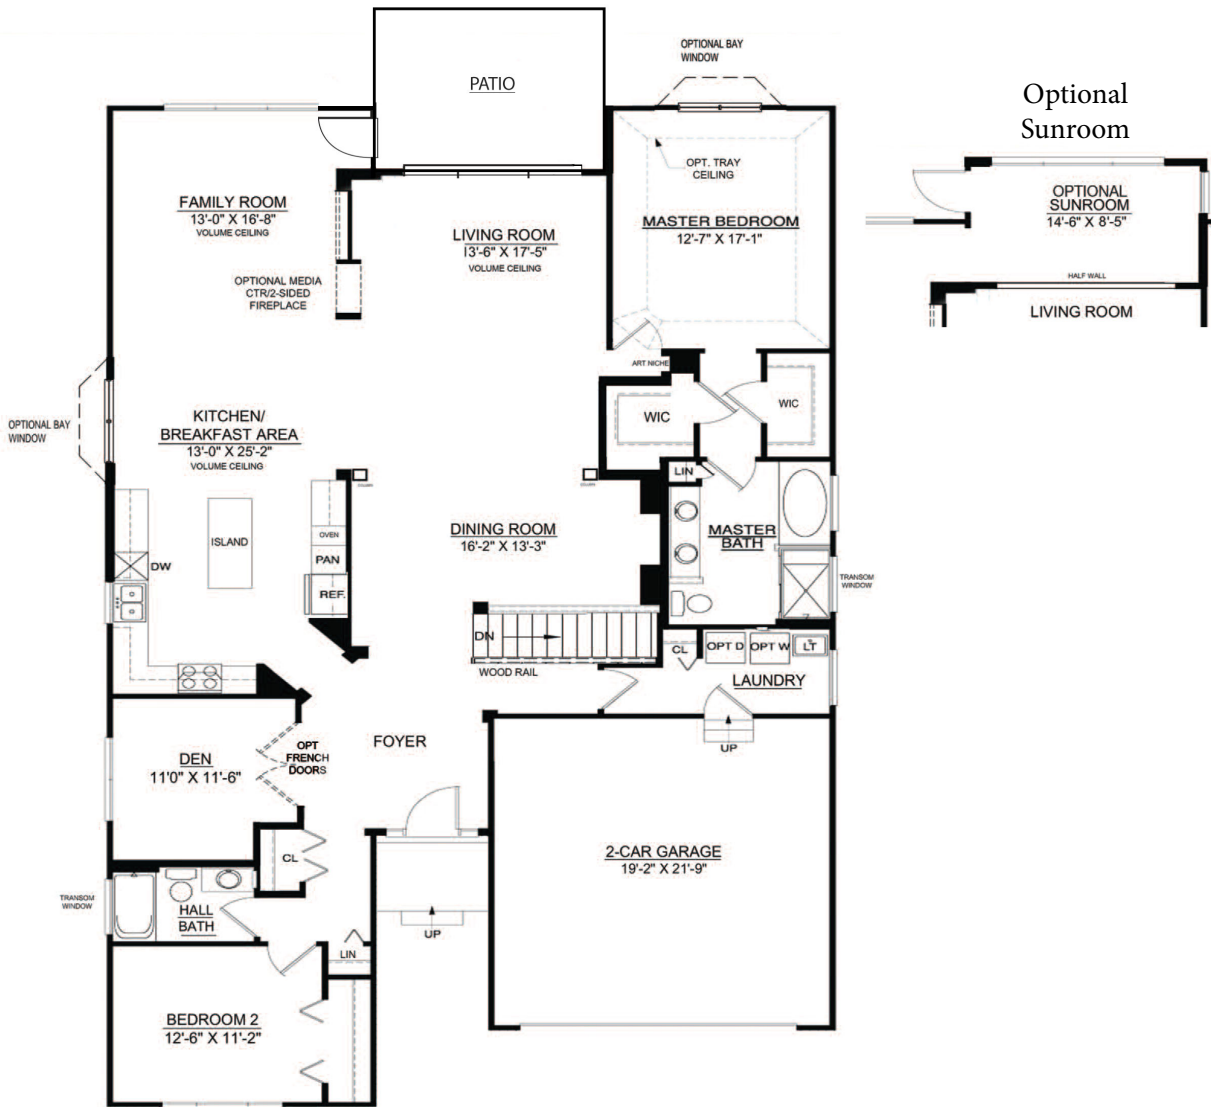

Hartz

Ready for
Immediate Delivery

The Carmel

*SINGLE FAMILY
HOME*

*2 bed, 2 bath, den
\$353,900*

Luxury Features in This Home

2400 Square Feet

Dramatic Entry

Prefab Fireplace

Formal Dining Area

Hardwood Flooring

Sunroom

42" Raised-Panel Cabinetry

Bay Window in Kitchen & MBR

Stainless Steel Appliances

9' Full Basement

Granite Countertops

Attached 2-car Garage

*Furnishings & decorative items not included

*26623 Captiva Lane in Plainfield
For More Information: 630.228.3430*

12/18

Hartz

Ready for
Immediate Delivery

The Carmel