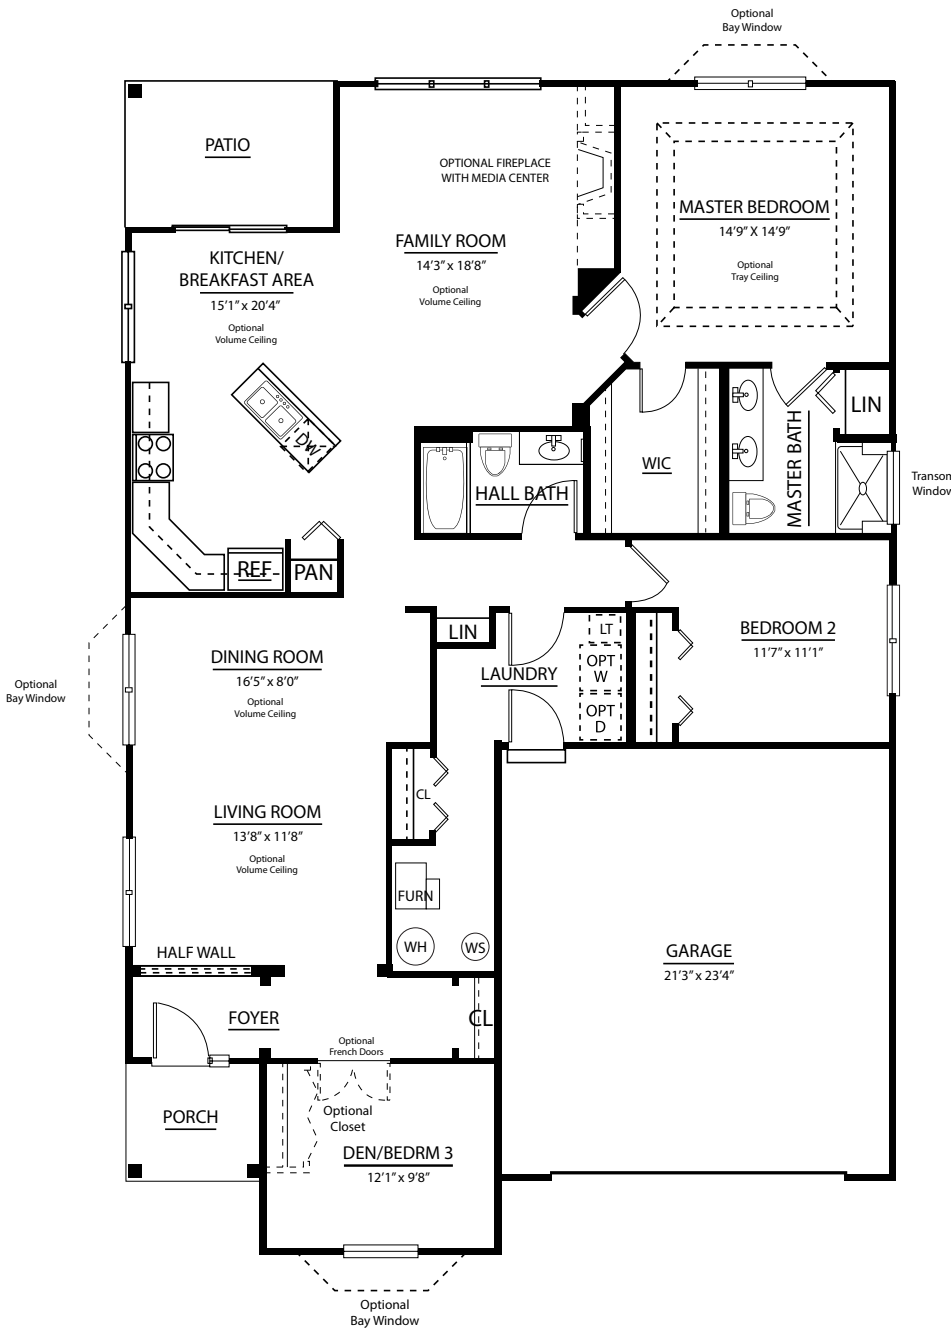

## The Bal Harbour

*SINGLE FAMILY  
HOME*

*2 bed, 2 bath, den  
\$334,900*

### Luxury Features in This Home

1925 Square Feet

Granite Countertops

Raised-Panel Cabinetry

Stainless Steel Appliances

Flat 10' Volume Ceiling

Built-in 42" Corner Wine Rack

Bamboo Hardwood Flooring

Bay Window in MBR

Upgraded Ceramic Tile

Lookout Basement

Gas Fireplace

Attached 2-car Garage

\*Furnishings & decorative items not included

*26619 Captiva Lane in Plainfield  
For More Information: 630.228.3430*

## The Bal Harbour