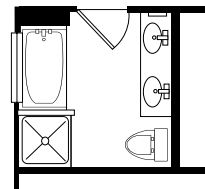

Optional Deluxe Master Bath