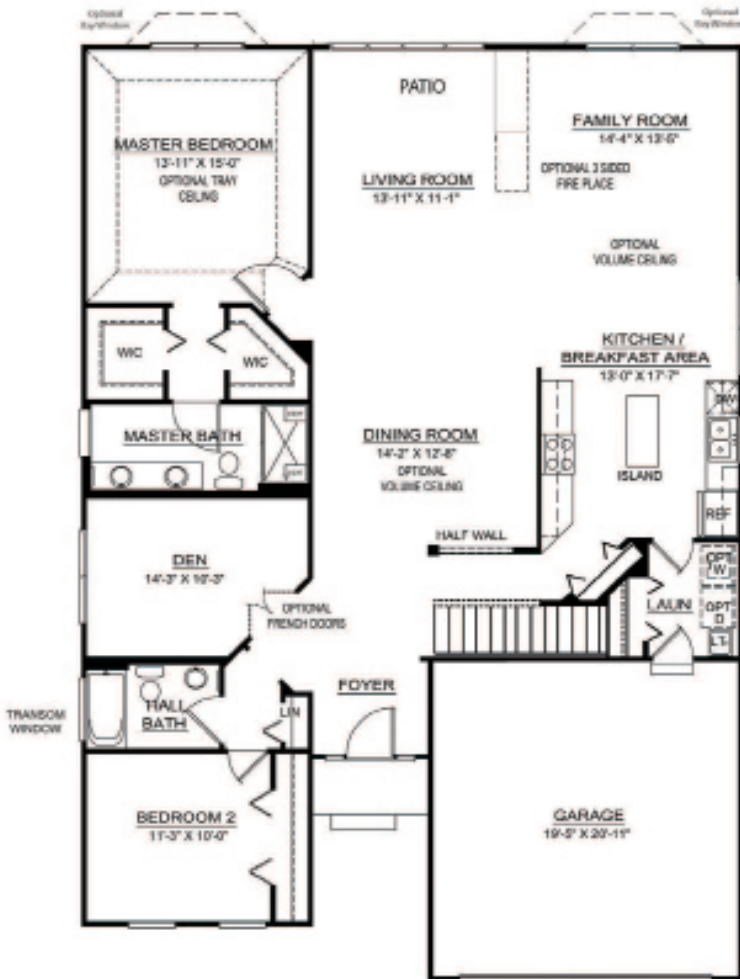

Hartz

Ready for
Immediate Delivery

The Key West

*SINGLE FAMILY
HOME*

*2 bed, 2 bath, den
\$369,900*

Luxury Features in This Home

2000 Square Feet

Deluxe Master Bath

42" Raised-Panel Cabinetry

Solid 6-panel Oak Doors

Volume Ceilings

Bay Window in FR & MBR

Hardwood Flooring

Finished Lookout Basement

Upgraded Ceramic Tile

Full Bath & Study in Basement

Gas Fireplace

Attached 2-car Garage

*Furnishings & decorative items not included

*26611 Captiva Lane in Plainfield
For More Information: 630.228.3430*

12/18

Hartz

Ready for
Immediate Delivery

The Key West

Optional Deluxe
Master Bath

Optional Deluxe
Master Bedroom

Optional
Third Bedroom

26611 Captiva Lane in Plainfield
For More Information: 630.228.3430