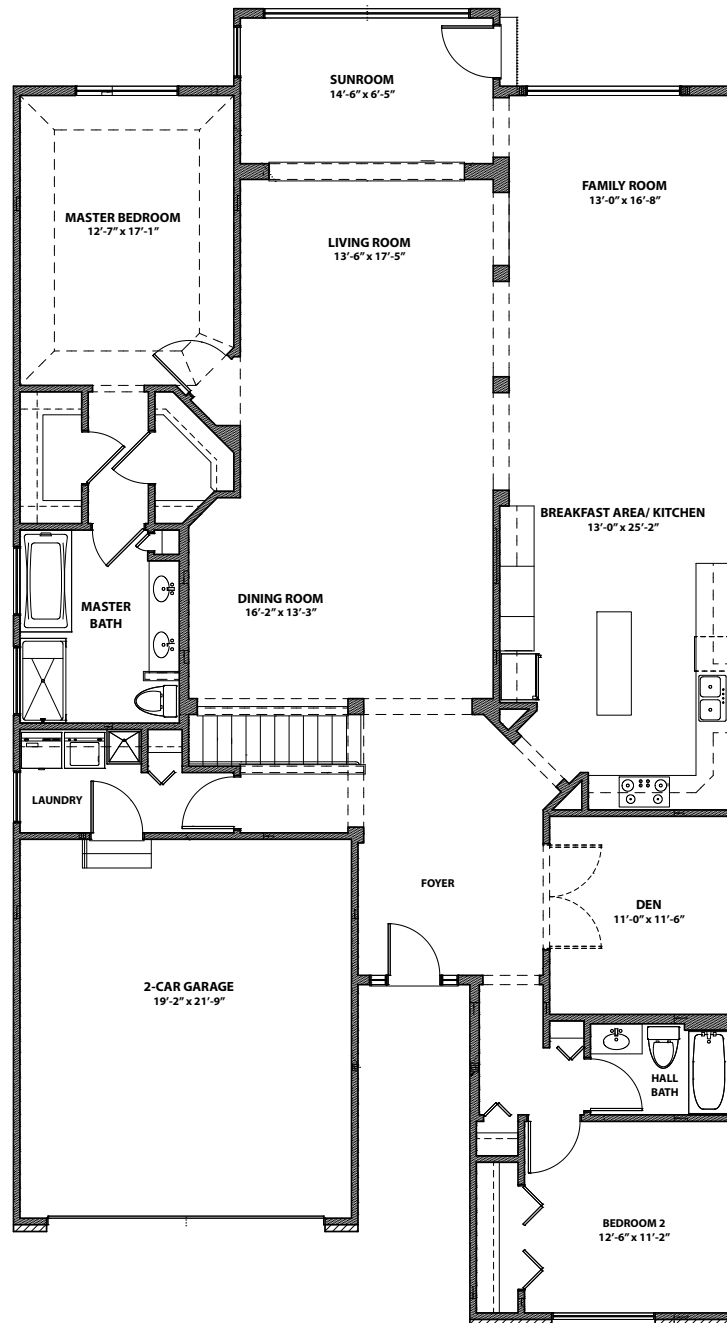

Hartz

Call for Info

The Carmel

13708 Sanibel Street in Plainfield
For More Information: 630.228.3430