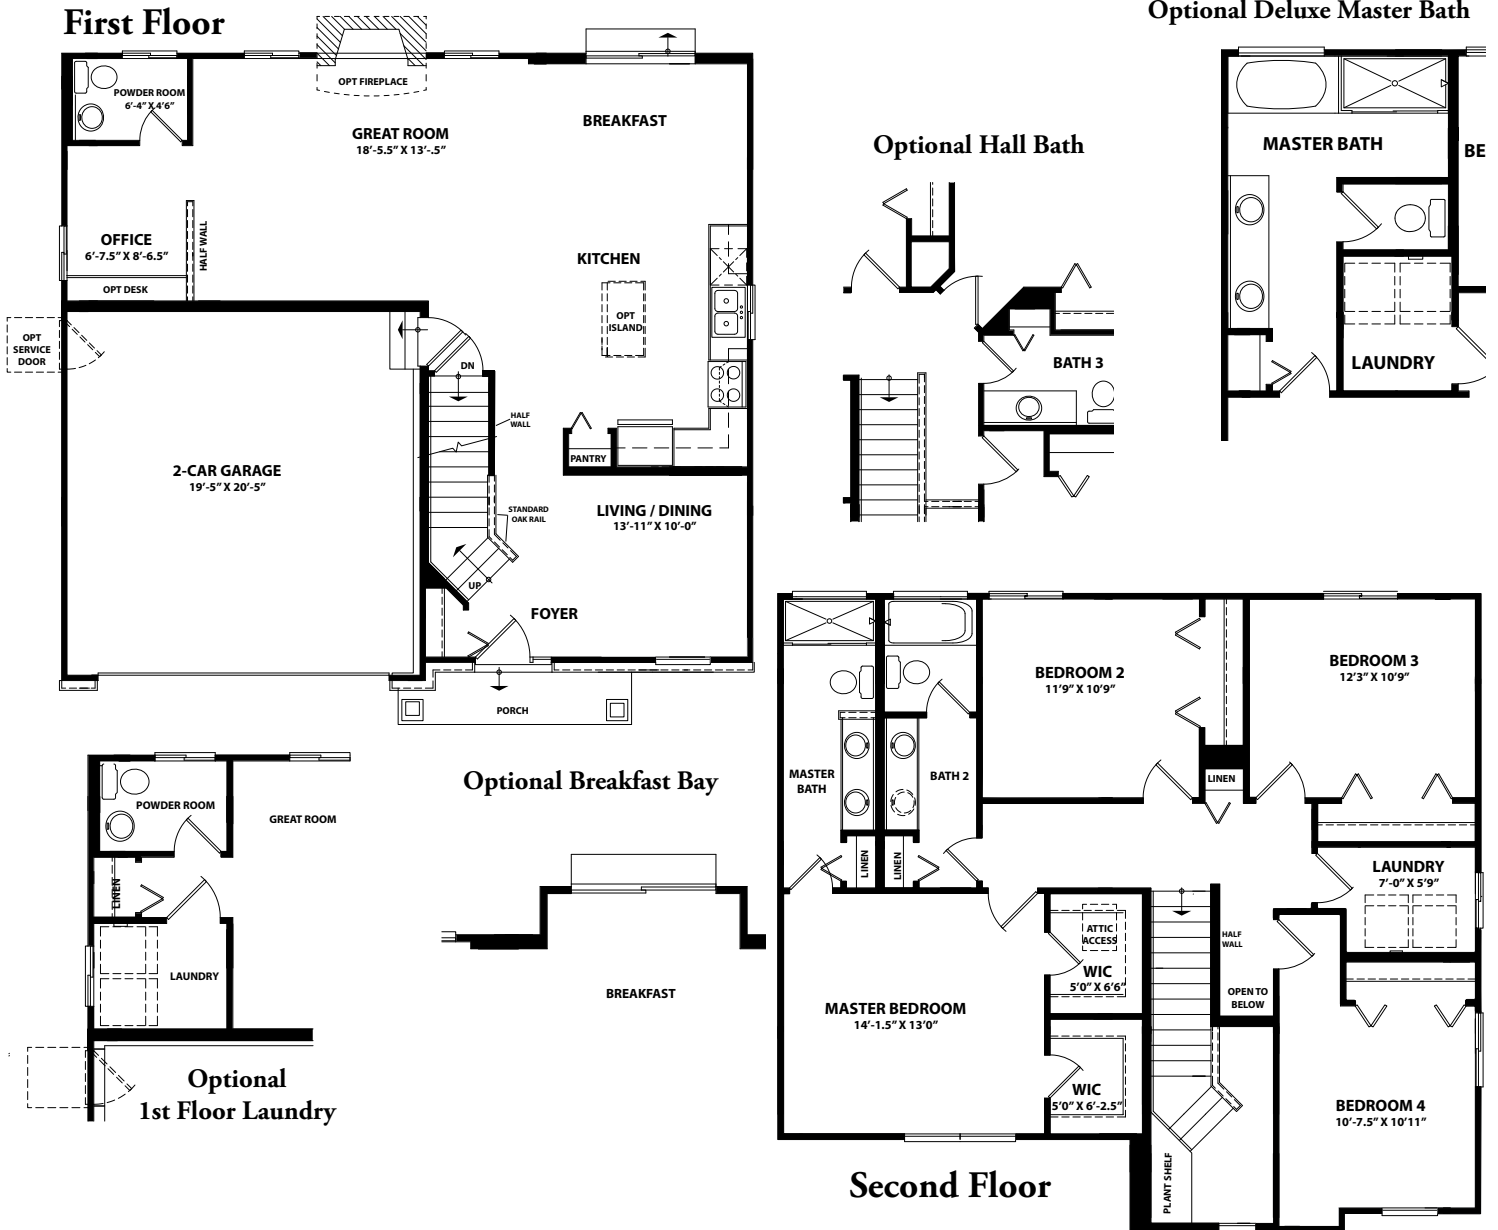

Hartz

Ready for
Immediate Delivery

The Brightside

13613 Palmetto Drive in Plainfield
For More Information: 630.228.3430