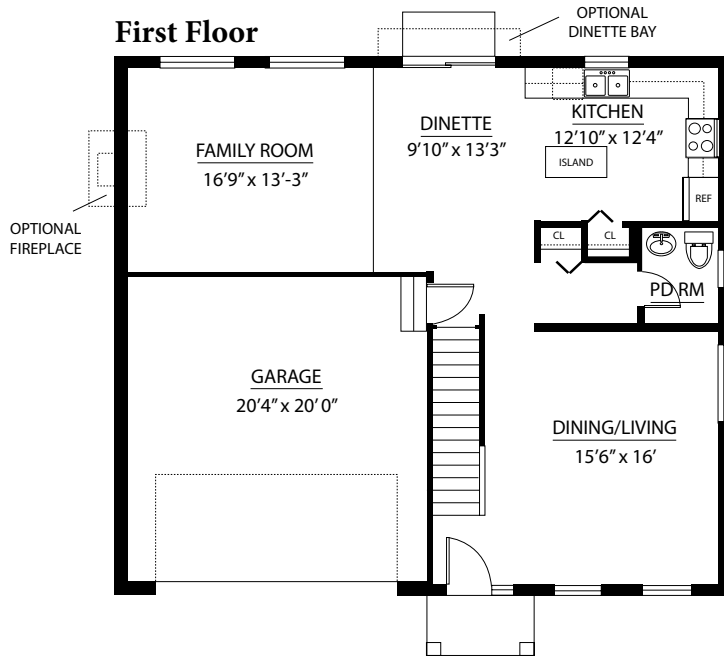

Hartz

Call for Info

The Kingsford

SINGLE FAMILY
HOME

4 bed, 2.5 bath
\$324,900

Luxury Features in This Home

2,400 Square Feet

Design Center Selections

Elevation F

Walk-In Closets

2nd Floor Laundry Room

Full Basement

Central Air Conditioning

2-Car Garage

*Furnishings & decorative items not included

802 Stacey Drive in New Lenox
For More Information: 815.463.0945

08/18

Hartz

Call for Info

The Kingsford

First Floor

Second Floor

Basement

802 Stacey Drive in New Lenox Lane
For More Information: 815.463.0945