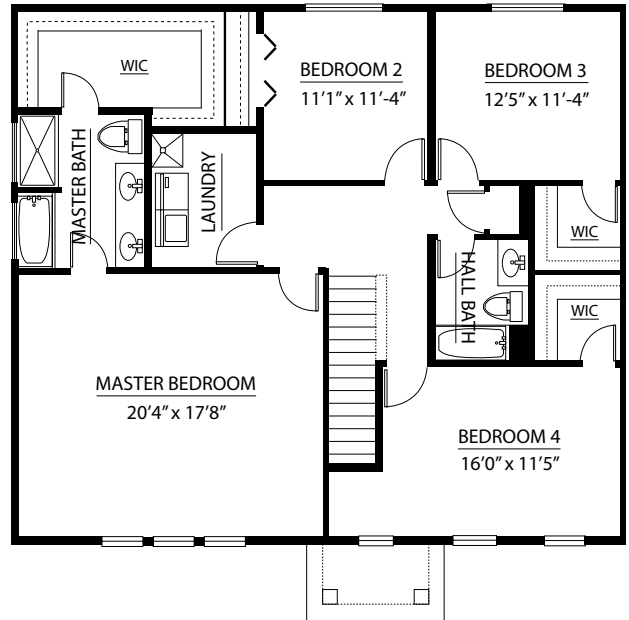

Hartz

Call for Info

The Kingsford

SINGLE FAMILY
HOME

4 bed, 2.5 bath
\$324,900

Luxury Features in This Home

2,400 Square Feet

Design Center Selections

Elevation F

Walk-In Closets

2nd Floor Laundry Room

Full Basement

Central Air Conditioning

2-Car Garage

*Furnishings & decorative items not included

802 Stacey Drive in New Lenox
For More Information: 815.463.0945

08/18

Hartz

Call for Info

The Kingsford

First Floor

Second Floor

Basement

802 Stacey Drive in New Lenox Lane
For More Information: 815.463.0945