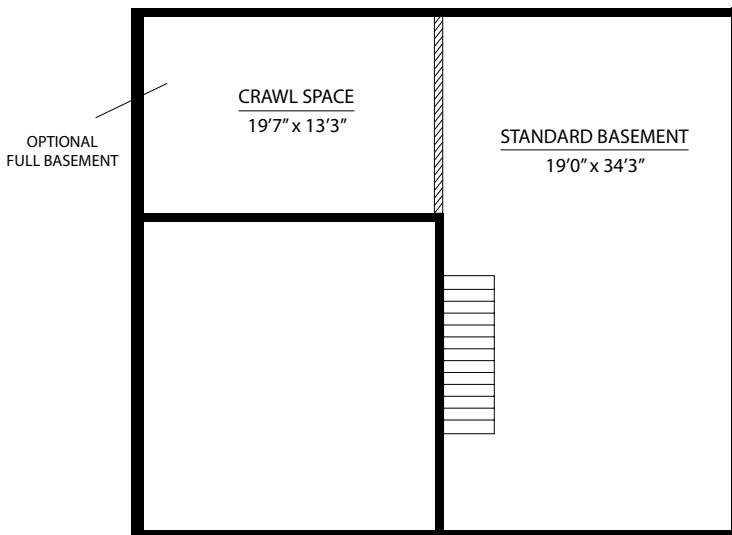

Elevation F

Walk-In Closets

2nd Floor Laundry Room

Full Basement

Central Air Conditioning

2-Car Garage

*Furnishings & decorative items not included

802 Stacey Drive in New Lenox
For More Information: 815.463.0945

08/18

Hartz

Call for Info

The Kingsford

First Floor

Second Floor

Basement

802 Stacey Drive in New Lenox Lane
For More Information: 815.463.0945