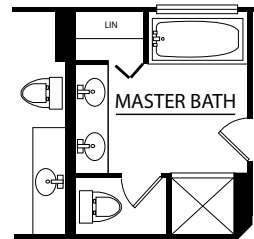

Elevation A

Huge Kitchen w/Prep Island

Deluxe Master Bath

Second-Floor Laundry

Reinforced Ceiling Outlets

Full Basement

Attached 2-car Garage

*Furnishings & decorative items not included

*2206 Alta Vista Drive in New Lenox
For More Information: 815.907.5302*

07/18

Hartz

Call for Info

The Sapphire

First Floor

Optional Deluxe Bath

Second Floor

Optional 5th Bedroom

2206 Alta Vista Drive in New Lenox
For More Information: 815.907.5302