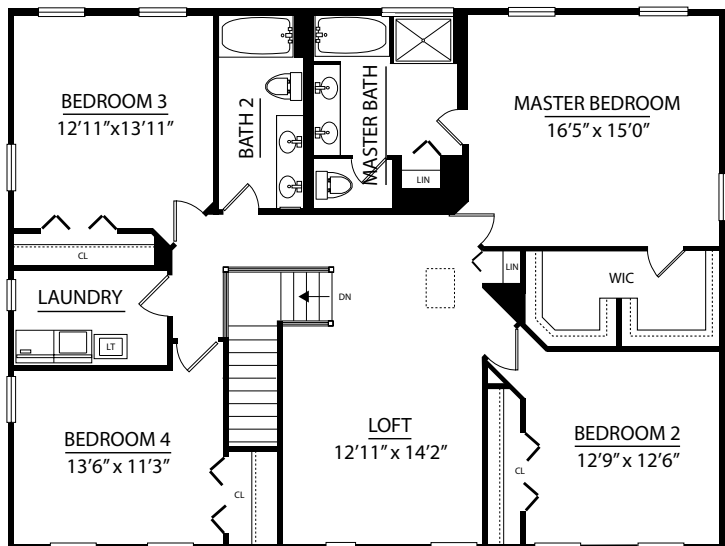

Hartz

Call for Info

The Sapphire

*SINGLE FAMILY
HOME*

*4 bed, 2.5 bath
\$343,900*

*Please note, images are of a representative model home

Luxury Features in This Home

2,718 Square Feet

Elevation A

Huge Kitchen w/Prep Island

Deluxe Master Bath

Second-Floor Laundry

Reinforced Ceiling Outlets

Full Basement

Attached 2-car Garage

*Furnishings & decorative items not included

*2206 Alta Vista Drive in New Lenox
For More Information: 815.907.5302*

07/18

Hartz

Call for Info

The Sapphire

First Floor

Optional Deluxe Bath

Second Floor

Optional 5th Bedroom

2206 Alta Vista Drive in New Lenox
For More Information: 815.907.5302