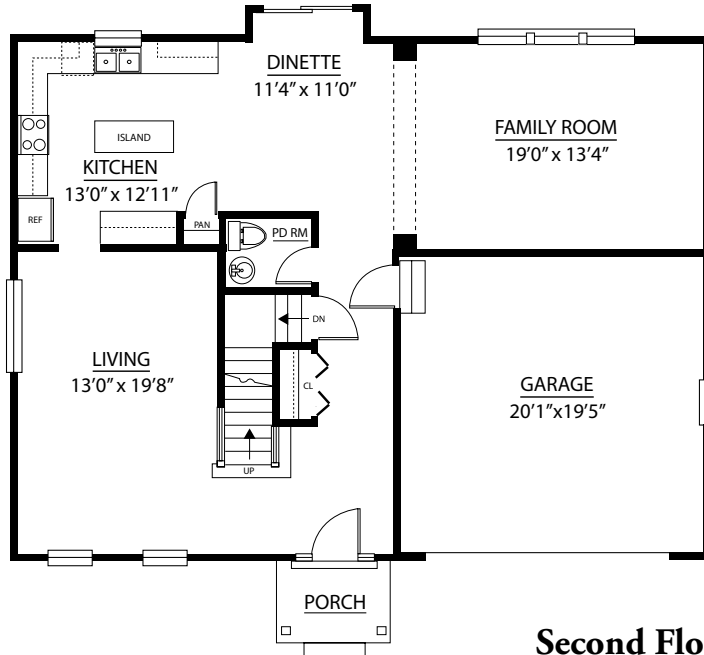

Hartz

Call for Info

The Sapphire

*SINGLE FAMILY
HOME*

*4 bed, 2.5 bath
\$343,900*

*Please note, images are of a representative model home

Luxury Features in This Home

2,718 Square Feet

Elevation A

Huge Kitchen w/Prep Island

Deluxe Master Bath

Second-Floor Laundry

Reinforced Ceiling Outlets

Full Basement

Attached 2-car Garage

*Furnishings & decorative items not included

*2206 Alta Vista Drive in New Lenox
For More Information: 815.907.5302*

07/18

Hartz

Call for Info

The Sapphire

First Floor

Optional Deluxe Bath

Second Floor

Optional 5th Bedroom

2206 Alta Vista Drive in New Lenox
For More Information: 815.907.5302