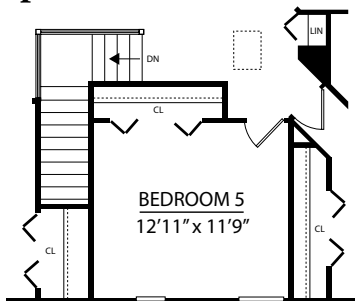

Elevation A

Huge Kitchen w/Prep Island

Deluxe Master Bath

Second-Floor Laundry

Reinforced Ceiling Outlets

Full Basement

Attached 2-car Garage

*Furnishings & decorative items not included

*2206 Alta Vista Drive in New Lenox
For More Information: 815.907.5302*

07/18

Hartz

Call for Info

The Sapphire

First Floor

Optional Deluxe Bath

Second Floor

Optional 5th Bedroom

2206 Alta Vista Drive in New Lenox
For More Information: 815.907.5302