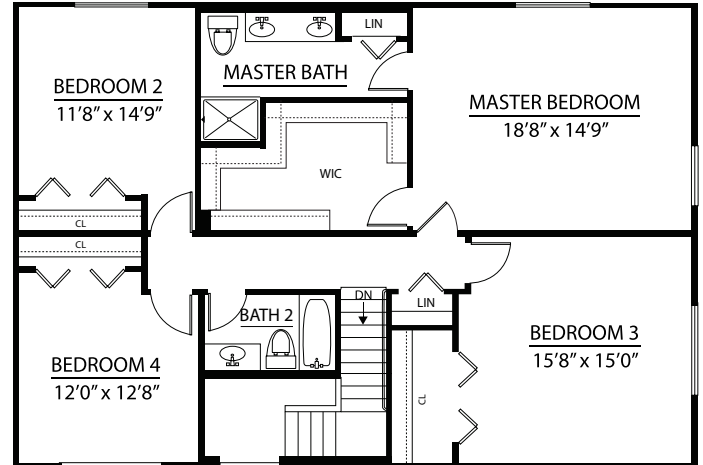

### Luxury Features in This Home

2,376 Square Feet  
Elevation C  
2nd Floor Laundry  
Deluxe Master Bath

Central Air Conditioning  
Design Center Selections  
Full Basement  
2-Car Garage

\*Furnishings & decorative items not included

## The Lily

### First Floor

### Second Floor