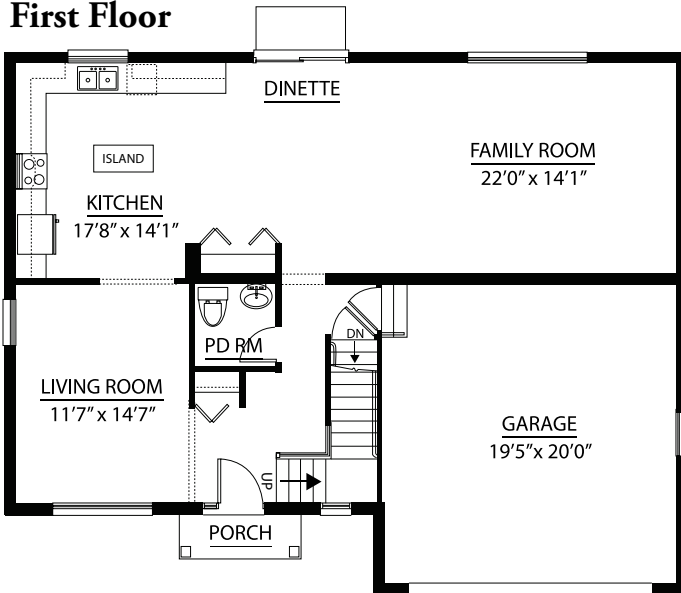

### Luxury Features in This Home

2,376 Square Feet  
Elevation C  
2nd Floor Laundry  
Deluxe Master Bath

Central Air Conditioning  
Design Center Selections  
Full Basement  
2-Car Garage

\*Furnishings & decorative items not included

## The Lily

### First Floor

### Second Floor