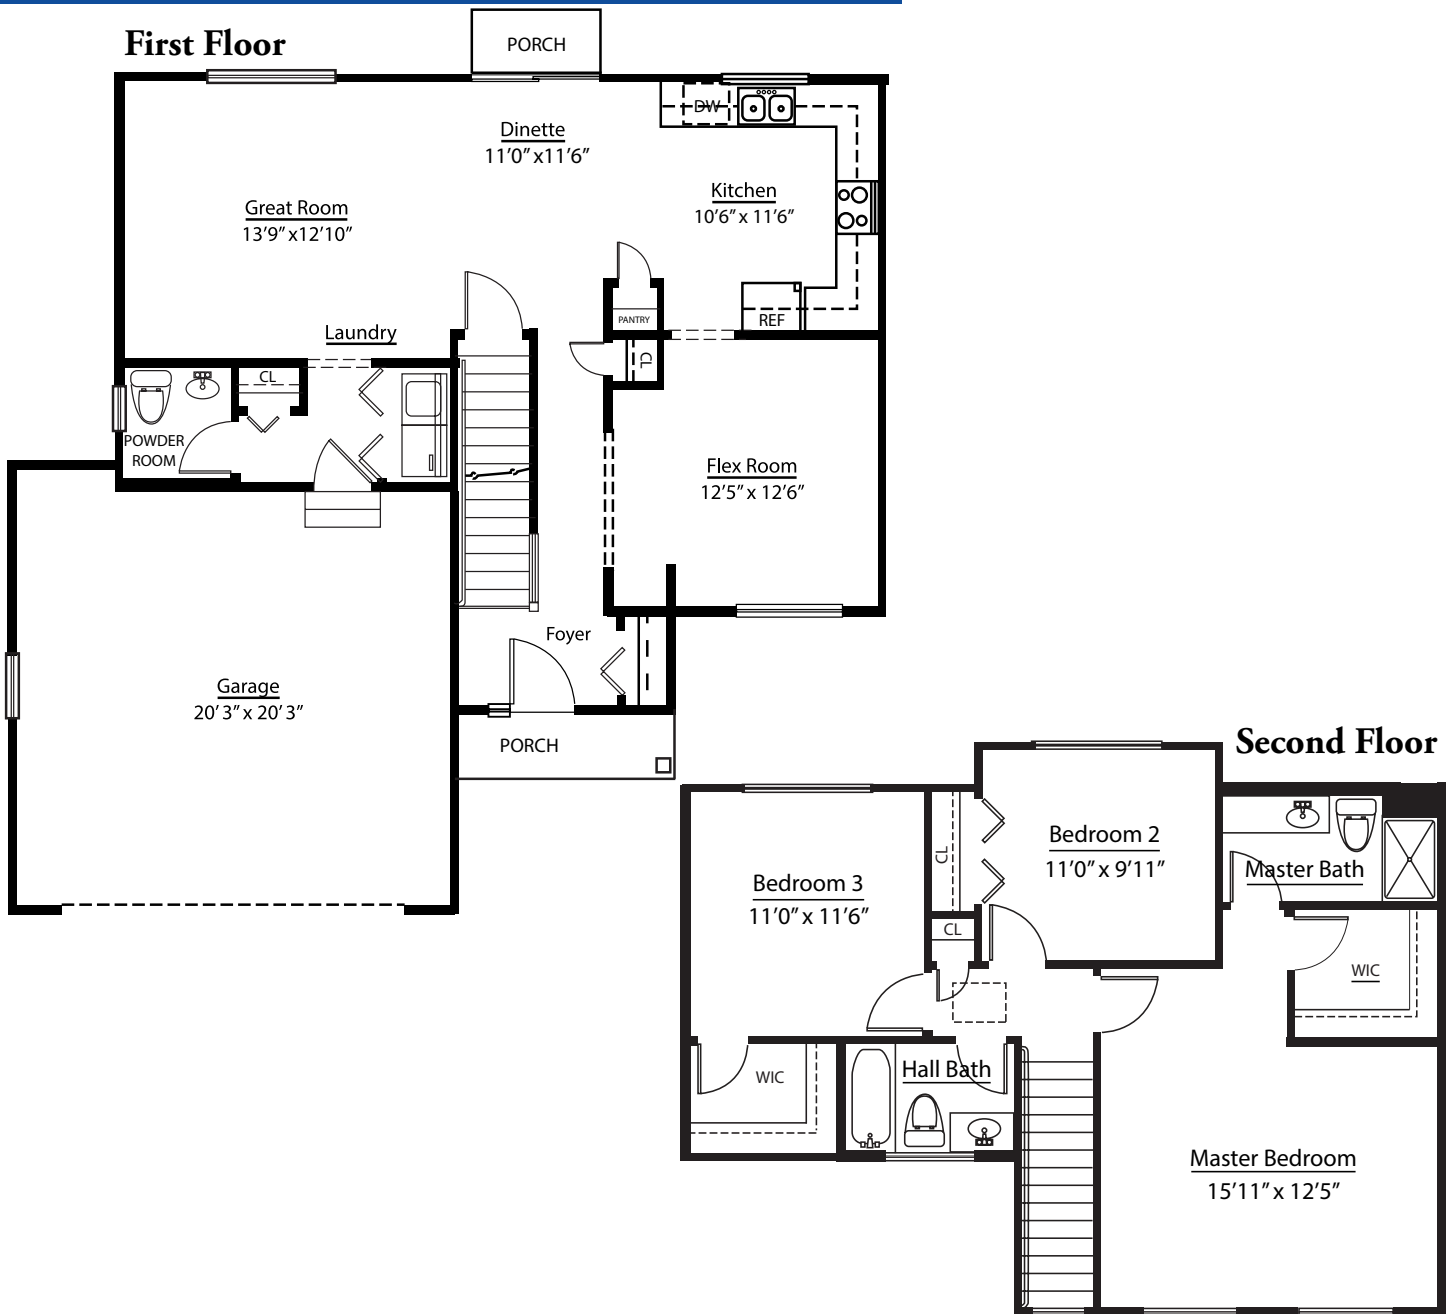

Hartz

Immediate
Move In

The Cardinal

SINGLE FAMILY
HOME

3 bed, 2.5 bath
\$260,900

Luxury Features in This Home

1,625 Square Feet	Central Air Conditioning
Elevation A	Ceiling Outlets Premium
Design Center Upgrades	Energy Efficient Furnace
Main Floor Laundry Room	Siding
Flex Room	Brick Front
Master BR Suite	2-Car Garage

*Furnishings & decorative items not included

993 Garnet Lane in Montgomery
For More Information: 630.228.3425

8/28/17

Hartz

Immediate
Move In

The Cardinal

993 Garnet Lane in Montgomery
For More Information: 630.228.3425