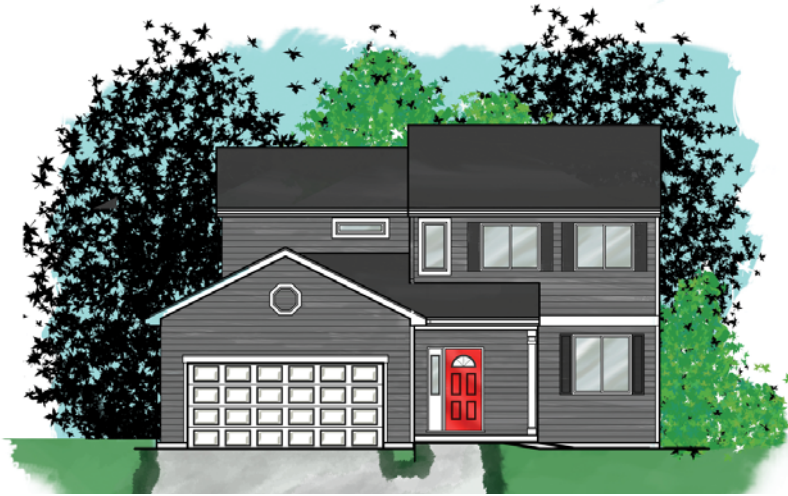

Hartz

Immediate
Move In

The Cardinal

SINGLE FAMILY
HOME

3 bed, 2.5 bath
\$260,900

Luxury Features in This Home

1,625 Square Feet	Central Air Conditioning
Elevation A	Ceiling Outlets Premium
Design Center Upgrades	Energy Efficient Furnace
Main Floor Laundry Room	Siding
Flex Room	Brick Front
Master BR Suite	2-Car Garage

*Furnishings & decorative items not included

993 Garnet Lane in Montgomery
For More Information: 630.228.3425

8/28/17

Hartz

Immediate
Move In

The Cardinal

993 Garnet Lane in Montgomery
For More Information: 630.228.3425