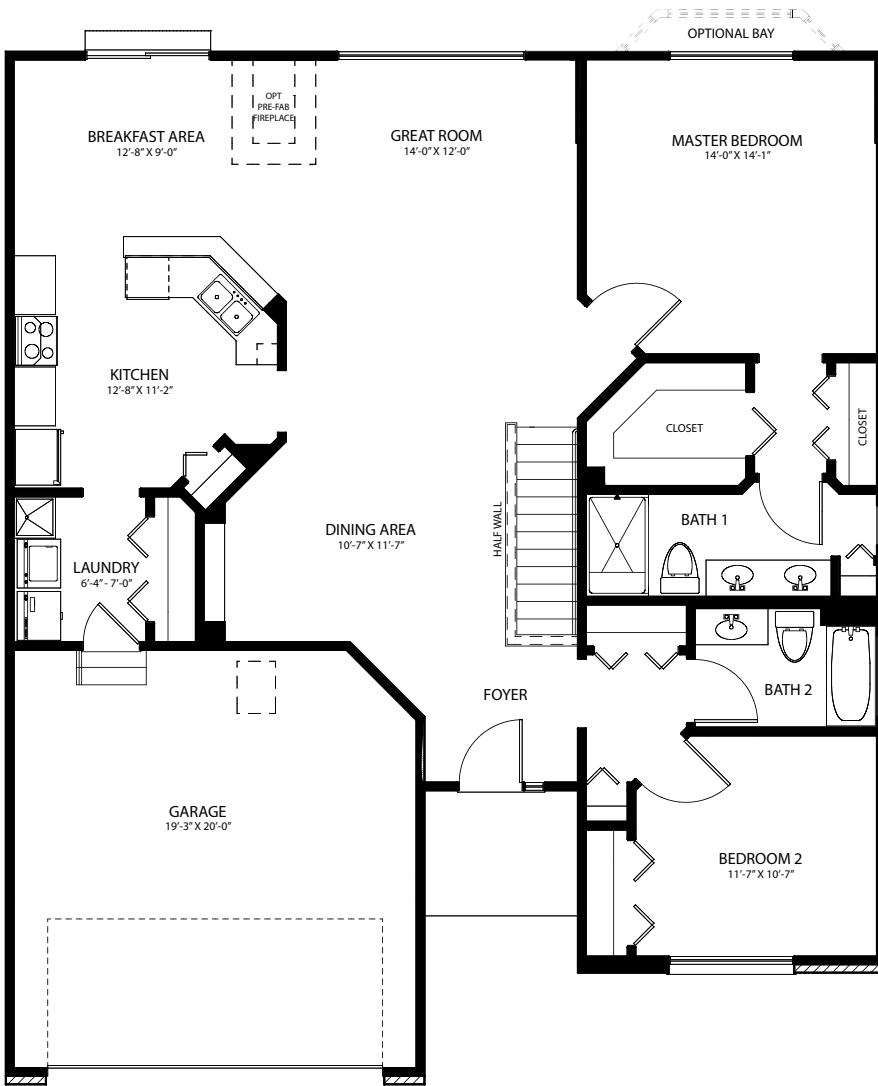

Coral Gables

Playa Vista IN PLAINFIELD
Affordable Upscale Living

Ranch home with 2 bedrooms, 2 baths, full basement, 2-car garage

Elevation C

Elevation B

Elevation A

Hartz Construction Company's commitment to the highest standards of design and construction quality requires that specifications, equipment, illustrations, dimensions, and prices be subject to change without notice. Plans and elevations are artist's conceptions. Refer to plans and specifications in the Sales Office for current details.

Information Center (630) 228-3430
www.hartzhomes.com

Coral Gables

Playa Vista IN PLAINFIELD
Affordable Upscale Living

Ranch home wth 2 bedrooms, 2 baths, full basement, 2-car garage

Optional Master Bath

Optional Dinette Bay