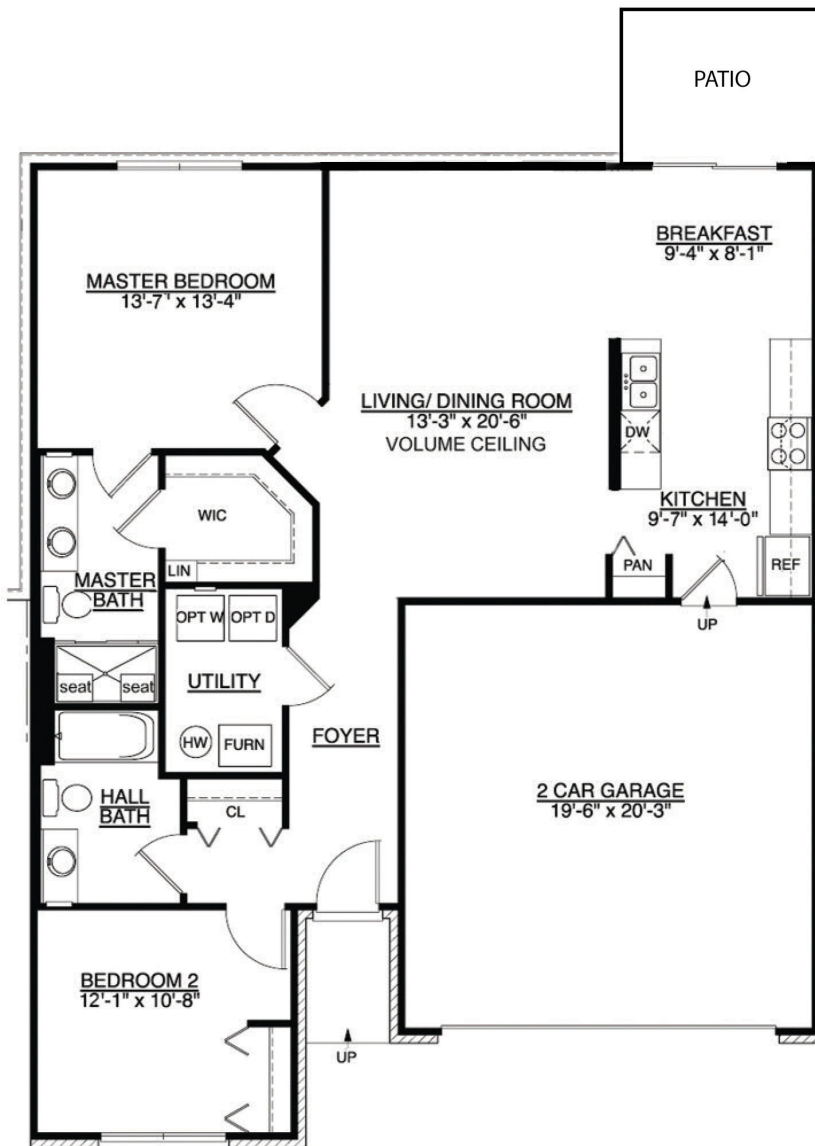

Hartz

Ready for
Immediate Delivery

The Sanibel

TOWNHOME

2 bed, 2 bath
\$263,900

Luxury Features in This Home

1280 Square Feet

Upgraded Floor Tile

Open Floorplan

Sliding Glass Door to Patio

Volume Ceilings

Designer Paint Color

Raised-Panel Oak Cabinetry

Deluxe Master Bath

Quartz Countertops

Grand Master Suite

Upgraded Carpet & Pad

Attached 2-car Garage

*Furnishings & decorative items not included

13648 Playa Vista Blvd in Plainfield
For More Information: 630.228.3430

12/18

Hartz

Ready for
Immediate Delivery

The Sanibel