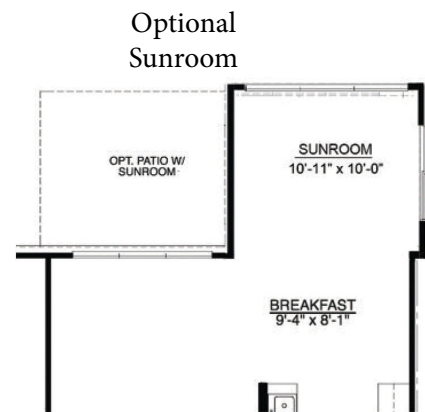

Upgraded Carpet & Pad

Attached 2-car Garage

*Furnishings & decorative items not included

13648 Playa Vista Blvd in Plainfield
For More Information: 630.228.3430

12/18

Hartz

Ready for
Immediate Delivery

The Sanibel