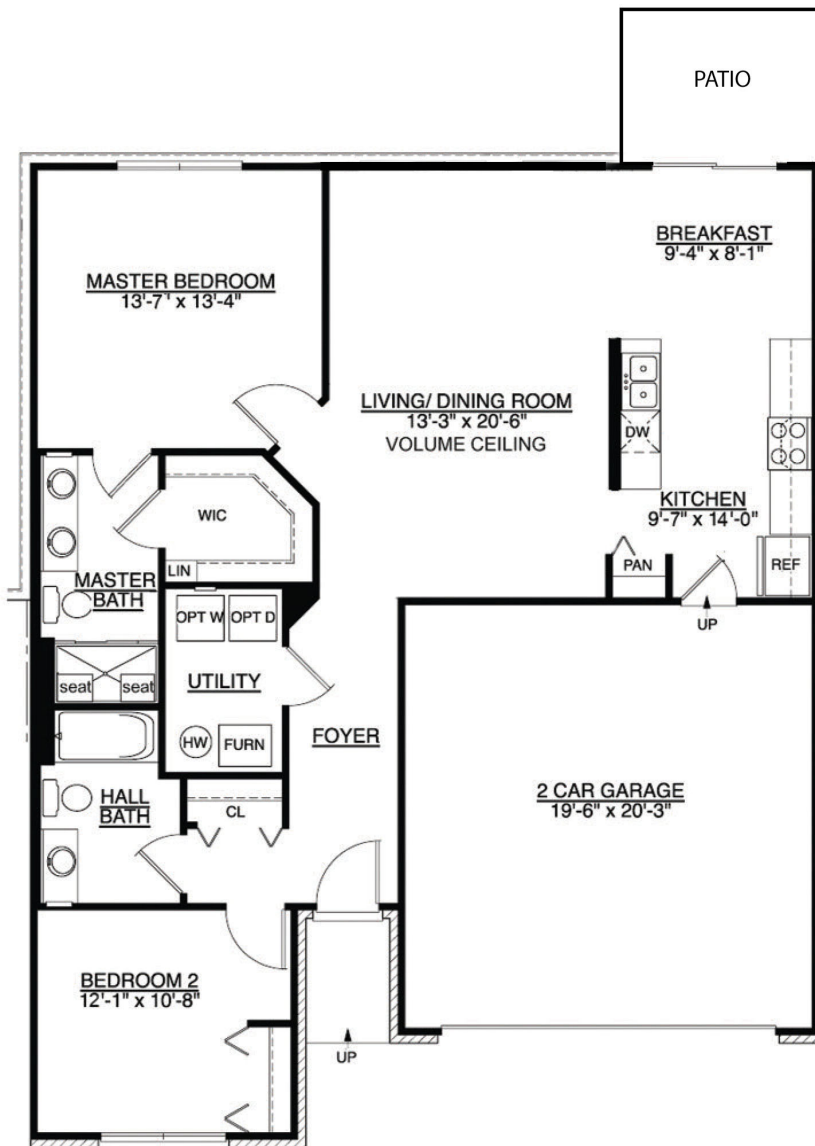

Hartz

Ready for
Immediate Delivery

The Sanibel

TOWNHOME

2 bed, 2 bath
\$247,900

Luxury Features in This Home

1280 Square Feet

Open Floorplan

Volume Ceilings

Raised-Panel Oak Cabinetry

Quartz Countertops

Upgraded Carpet & Pad

Upgraded Floor Tile

Sliding Glass Door to Patio

Designer Paint Color

Deluxe Master Bath

Grand Master Suite

Attached 2-car Garage

*Furnishings & decorative items not included

13642 Playa Vista Blvd in Plainfield
For More Information: 630.228.3430

12/18

Hartz

Ready for
Immediate Delivery

The Sanibel