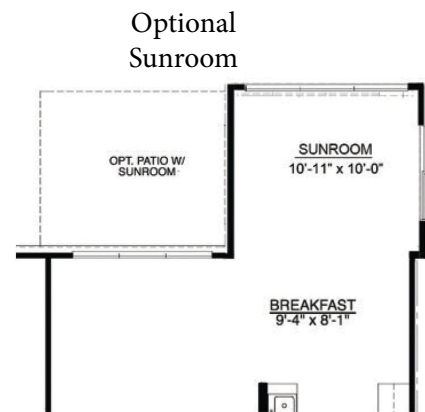

Grand Master Suite

Attached 2-car Garage

*Furnishings & decorative items not included

13642 Playa Vista Blvd in Plainfield
For More Information: 630.228.3430

12/18

Hartz

Ready for
Immediate Delivery

The Sanibel