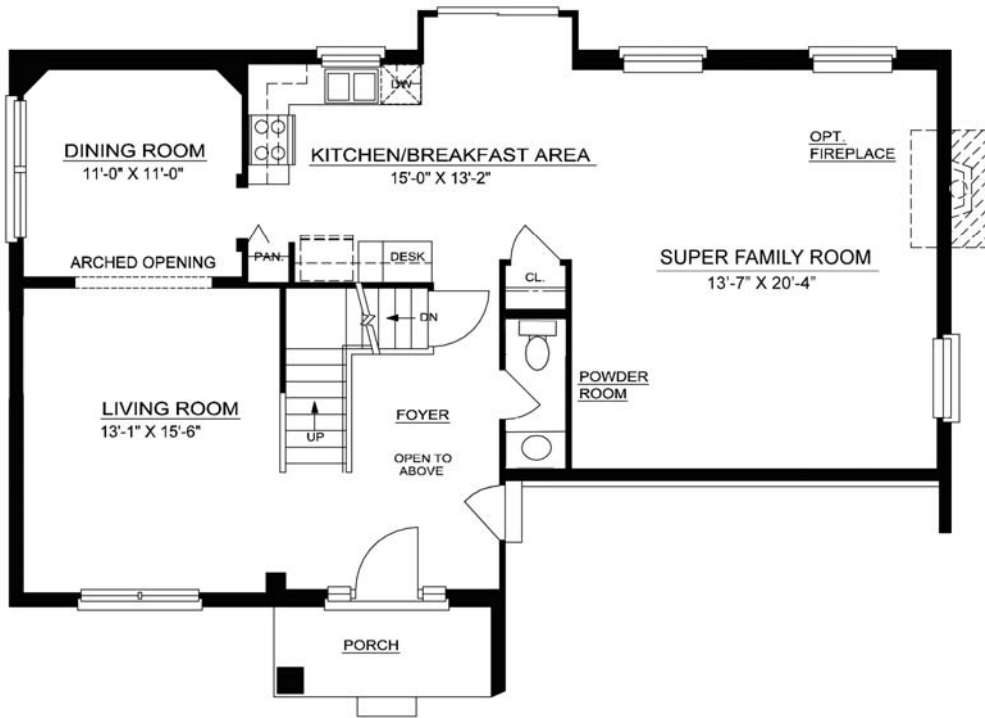

P.D. Hartz

[Fireplace not available](#)