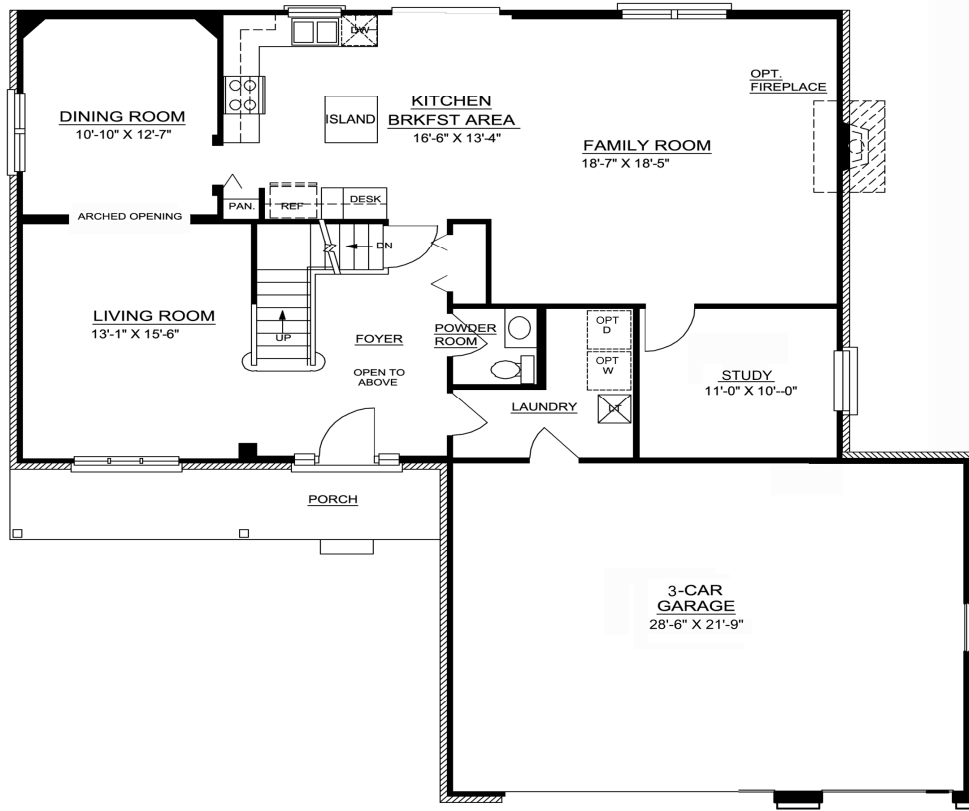

P.D. Hartz

First Floor

Optional Fireplace not included in this home

Second Floor