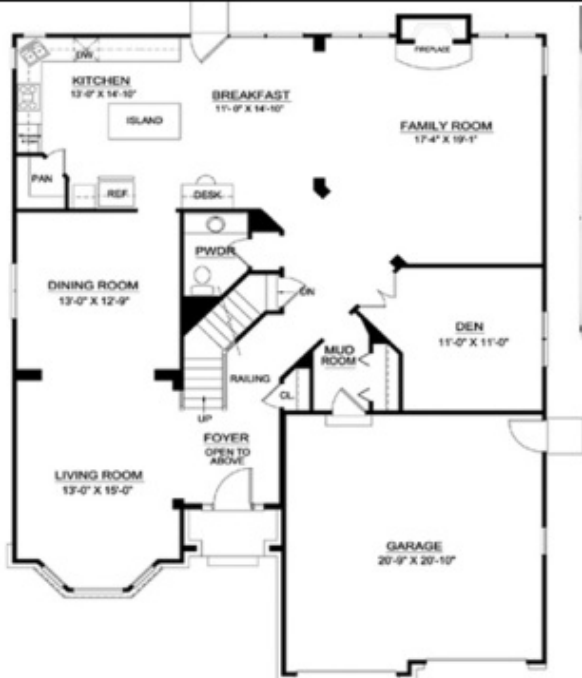

The Bainbridge II