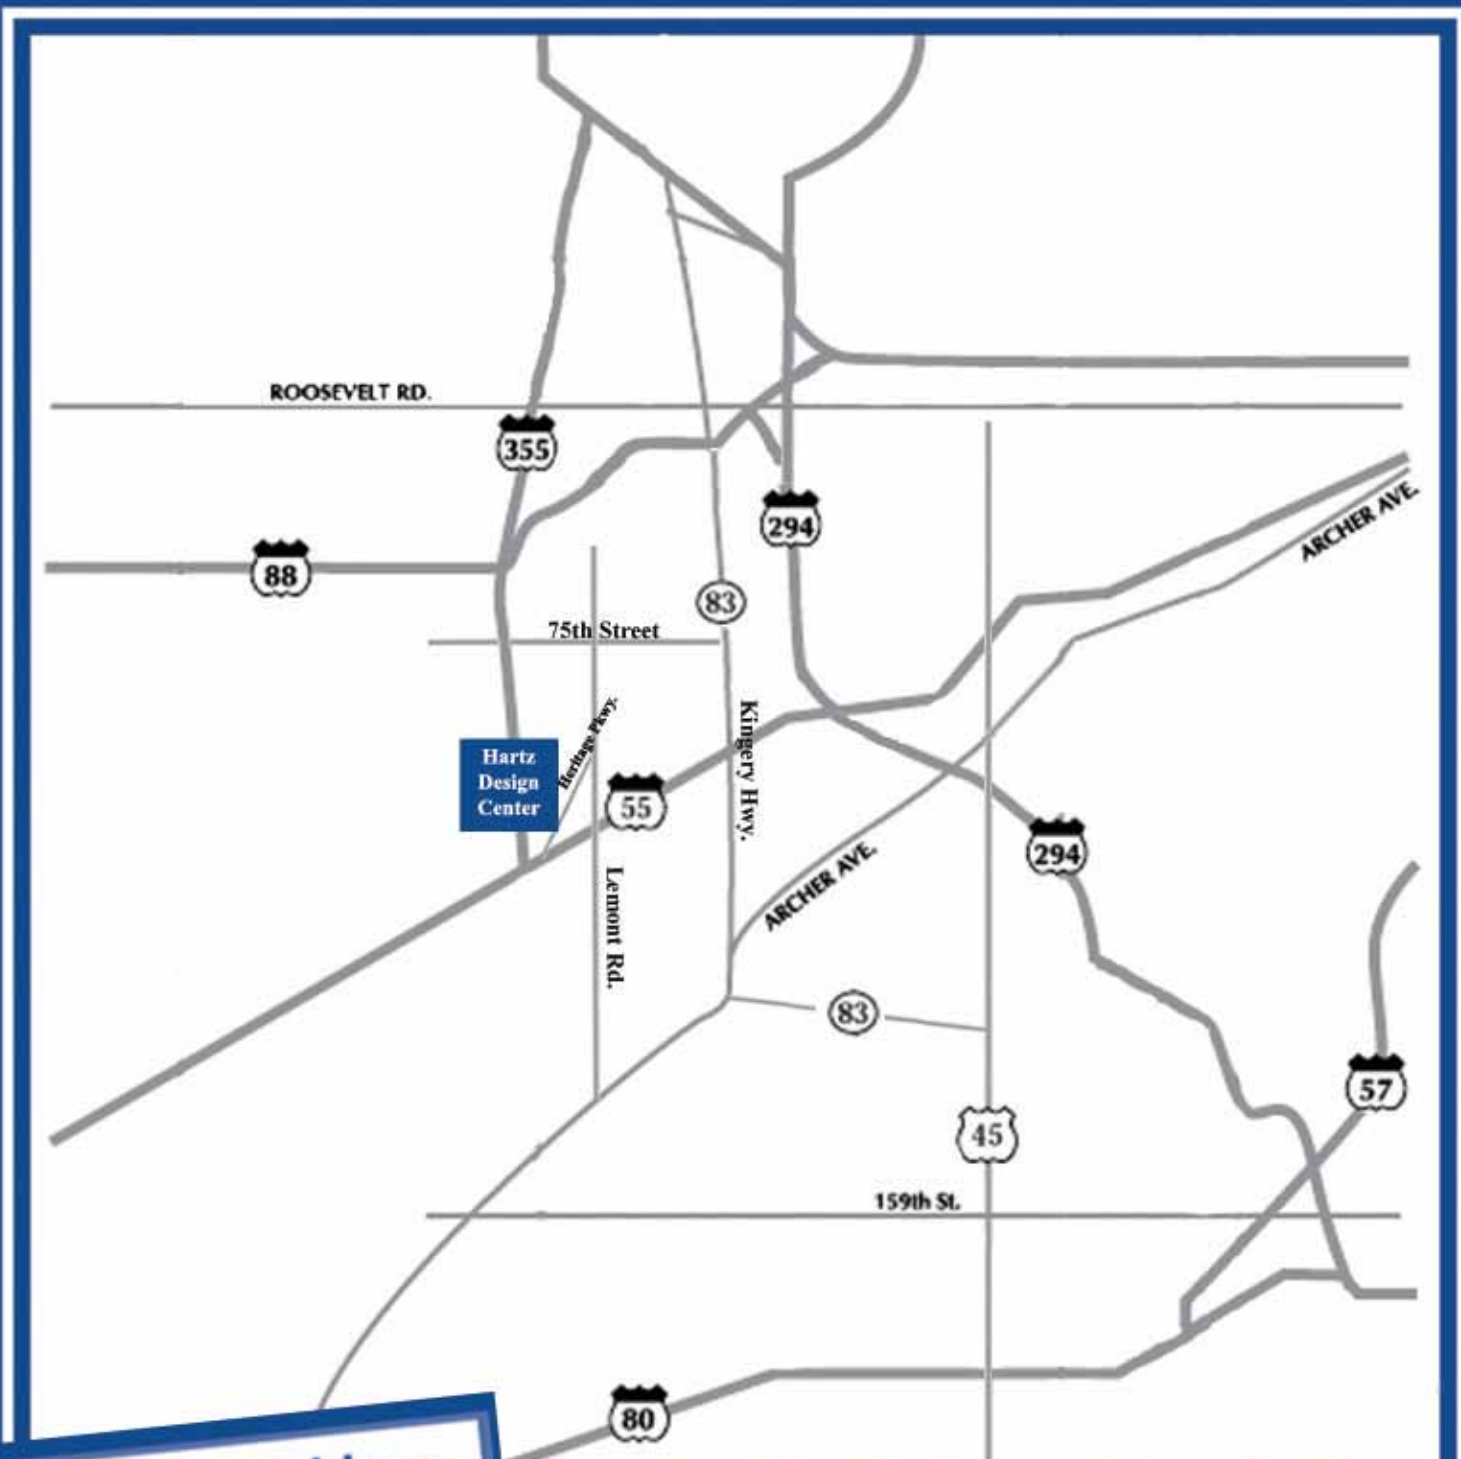

Hartz DESIGNCENTER

P.D. Hartz

9026 Heritage Parkway
Woodridge, IL 60517-4993
630-228-3838

You Gotta Have
Hartz

Directions: Take 1-55 to Lemont Road north to first stoplight (Cheese Road), then left to Heritage Parkway past Allstate and make first right at 9026 Heritage Parkway.